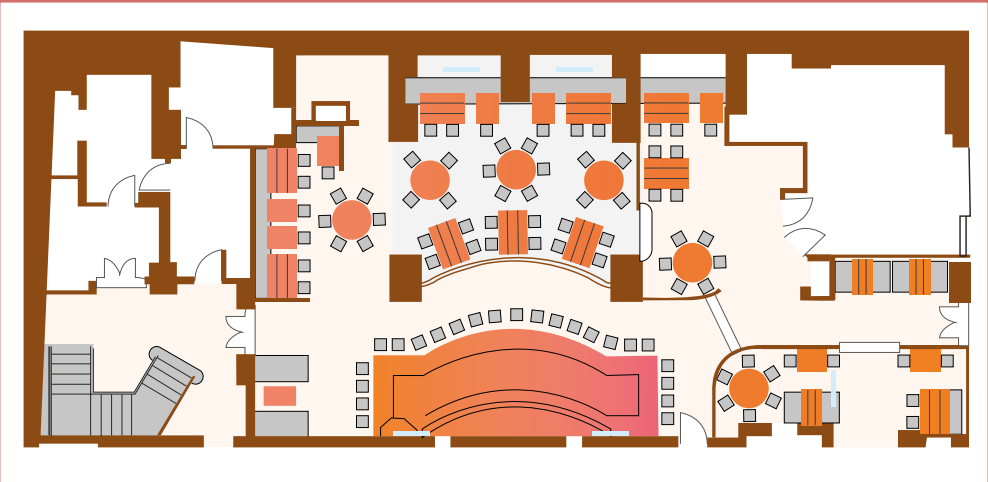

# CAFE CAPACITY & FLOOR MAP

**GROUND LEVEL FLOOR PLAN**

**LOWER GROUND FLOOR PLAN**

	<b>SEATED</b>	<b>STANDING</b>
<b>ROCK ROOM</b>	UP TO 115 PPL	UP TO 200 PPL
<b>GROUND FLOOR</b>	UP TO 110 PPL	UP TO 200 PPL
<b>FULL VENUE</b>	UP TO 225 PPL	UP TO 400 PPL
<b>BACK ROOM BAR</b>	UP TO 25 PPL	UP TO 50 PPL
<b>TERRACE</b>	UP TO 40 PPL	UP TO 60 PPL