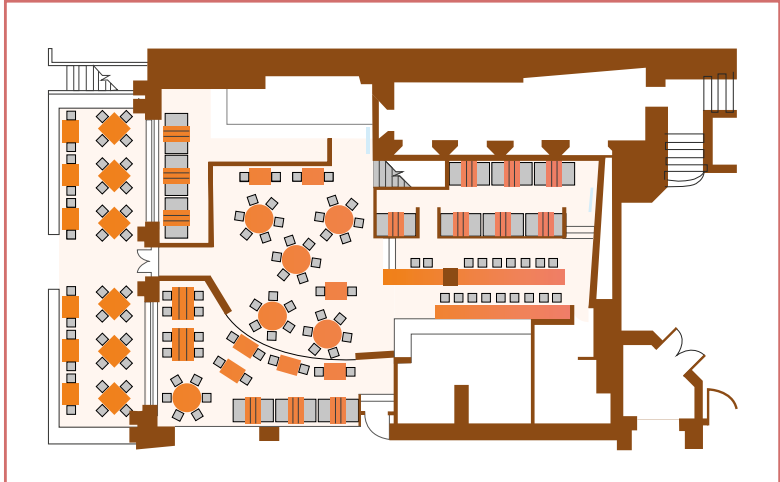

# CAFE CAPACITY & FLOOR MAP

**GROUND LEVEL FLOOR PLAN**

**LOWER GROUND FLOOR PLAN**

	<b>SEATED</b>	<b>STANDING</b>
<b>ROCK ROOM</b>	UP TO 115 PPL	UP TO 200 PPL
<b>GROUND FLOOR</b>	UP TO 110 PPL	UP TO 200 PPL
<b>FULL VENUE</b>	UP TO 225 PPL	UP TO 400 PPL
<b>BACK ROOM BAR</b>	UP TO 25 PPL	UP TO 50 PPL
<b>TERRACE</b>	UP TO 40 PPL	UP TO 60 PPL