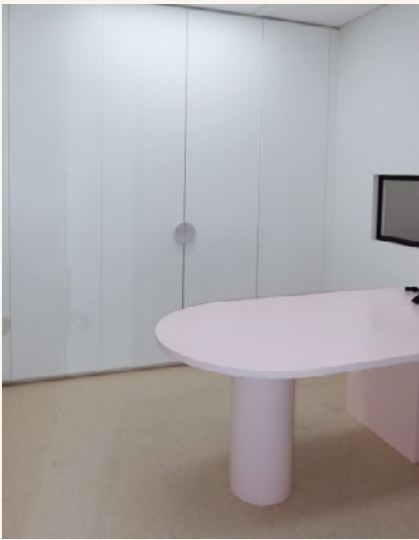

Sarah Ellison Huggy Chair (Boucle) (RRP \$1,599 - \$2,500 for pair)

En Gold Rosa plinth (64cm) (RRP \$650) - \$400

En Gold Lucite clear & fur chairs x2 (RRP \$749 each - \$400 per chair)

C.

Misc custom cabinetry (RRP \$2,000) - \$1,000
Custom desk (RRP \$3,500) - \$2,000