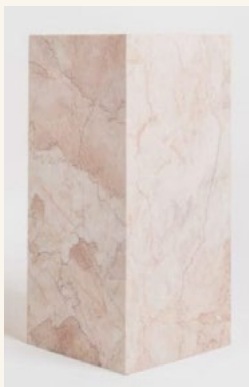

Togo 3 seater couch (Authentic) (RRP \$7,530) - \$4,500

Arch Mirror in powder pink x2 (RRP \$490) - \$350 ea

Coco Republic Oscar Dining Chair x12 (RRP \$900) - \$300 ea

Wall Sconces x3 (RRP \$450 ea) - \$300 ea

Sarah Ellison Huggy Chair (Boucle) (RRP \$1,599 - \$2,500 for pair)

En Gold Rosa plinth (64cm) (RRP \$650) - \$400

En Gold Lucite clear & fur chairs x2 (RRP \$749 each - \$400 per chair)

C.

Misc custom cabinetry (RRP \$2,000) - \$1,000
Custom desk (RRP \$3,500) - \$2,000