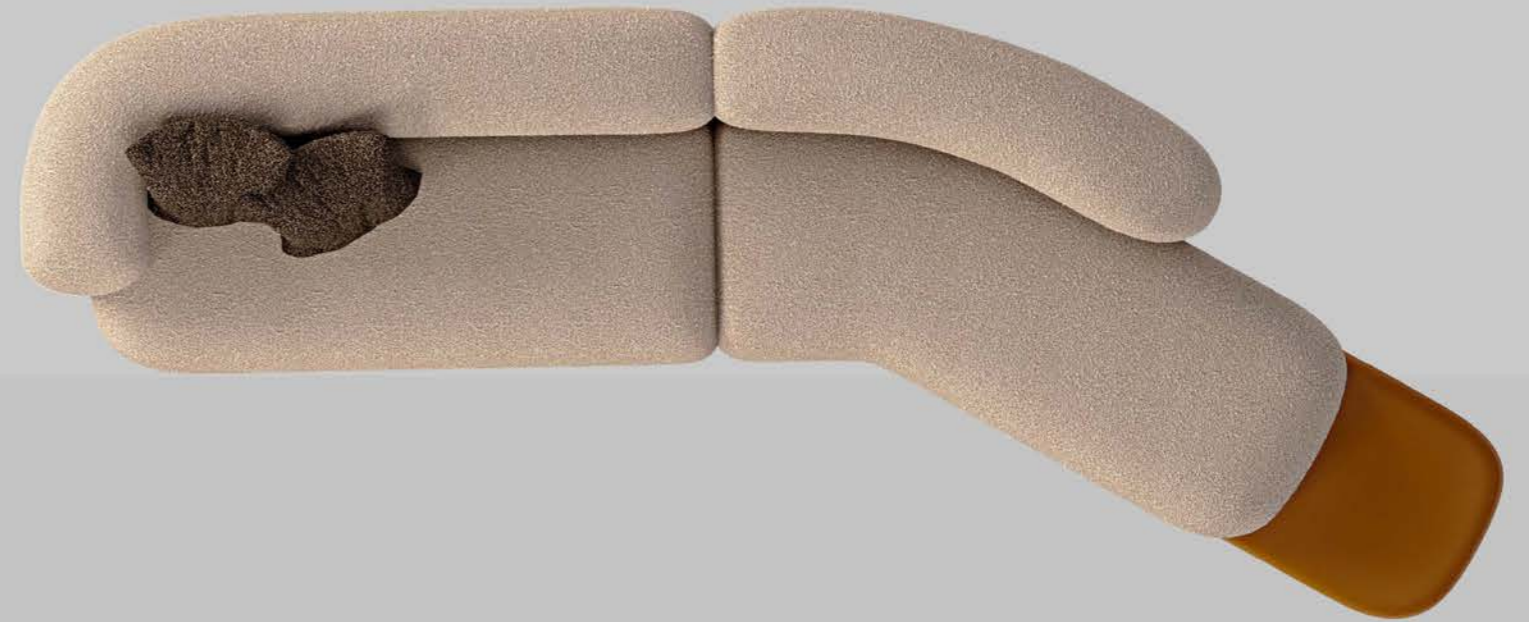

INN SOFA

W320 x D67 x H70 cm
Designed by **Luca Erba**