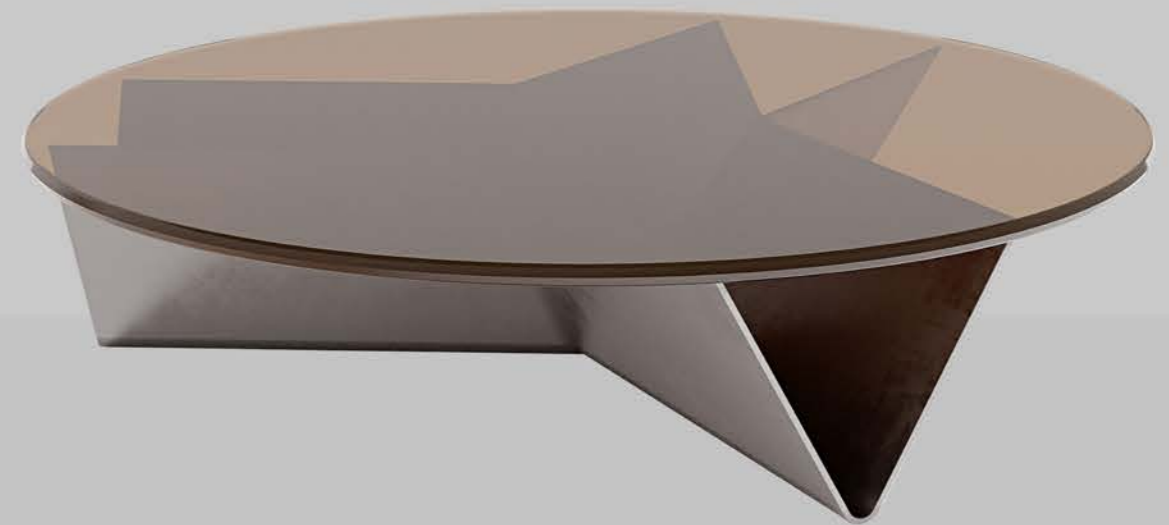

## Touch of artistic flair

Coos Coffee Table is a luxurious and modern centerpiece that redefines elegance in your living space. With its glass top and metal base, featuring a smooth curvature design, it blends seamlessly to create an elegant and contemporary look. The unique polygon triangles forming the metal base add a touch of artistic flair. Bring style and uniqueness together with the COOS Coffee Table, where form meets function in perfect harmony.