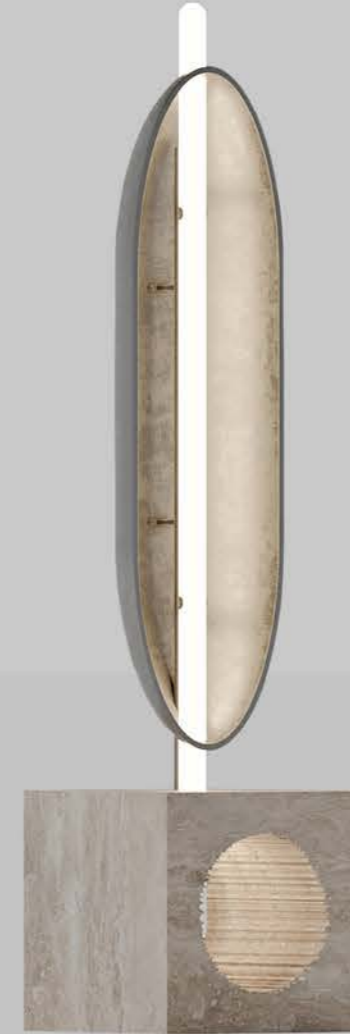

## Fresh perspective

Vision lamp is a magnificent lamp formed by an asymmetrical combination of four different rounded wooden rectangles. Inspired by the concept of vision and perspective, Vision's design represents different viewpoints on life and space, offering a fresh perspective to your living environment. Illuminate your space with style and creativity, and let Vision Lamp inspire a fresh perspective in your living environment.

# Unique blend

The Mare Chair is a testament to creativity and innovation, drawing inspiration from the rugged elegance of keystone architecture and the rustic charm of agricultural tools from bygone eras. Its design is nothing short of extraordinary, a harmonious blend of historical influence and modern aesthetics that transforms it into a captivating piece of contemporary art. The chair's sleek black bench and matching seat not only provide comfort but also add a sense of sophistication and drama to its overall appearance. With its unique blend of form and function, the Mare Chair transcends conventional furniture.

## MARE ARMCHAIR

W.75 x D.79 x H.80 cm

Designed by **Elif Genç**

Noar Lighting is a visionary creation that pushes the boundaries of modern design. Its seamless fusion of futuristic elements, including a square marble stand and long light inside a round-shaped part, showcases innovation at its finest. Crafted to perfection, step into the future with Noar Lighting and illuminate your space with sophistication and style.