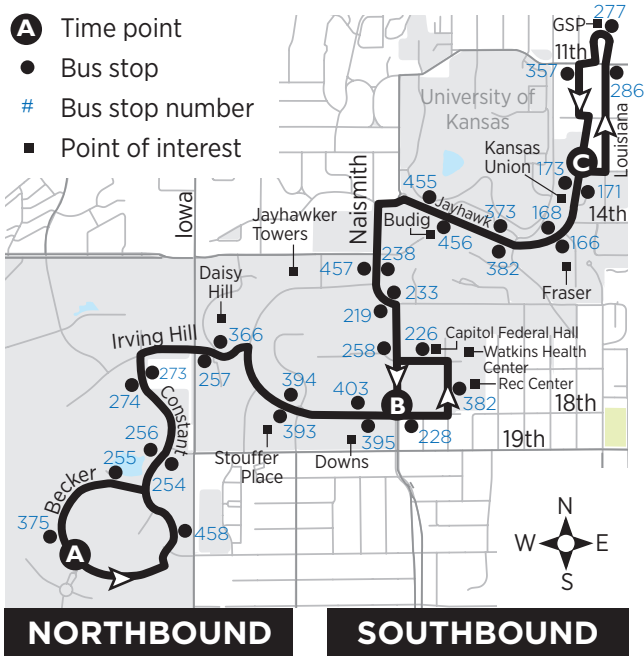

SafeBus Night Circulator

- A** Time point
- Bus stop
- # Bus stop number
- Point of interest

SafeBus operates.

August 2025

Su	M	Tu	W	Th	F	Sa
					1	2
3	4	5	6	7	8	9
10	11	12	13	14	15	16
17	18	19	20	21	22	23
24	25	26	27	28	29	30
31						

May 2026

Su	M	Tu	W	Th	F	Sa
					1	2
3	4	5	6	7	8	9
10	11	12	13	14	15	16
17	18	19	20	21	22	23
24	25	26	27	28	29	30
31						

	A	B	C	C	B	A
	Becker Drive	18th & Naismith	Kansas Union	Kansas Union	18th & Naismith	Becker Drive
PM				PM		
	10:00	10:09	10:17	10:04	10:11	10:19
	10:20	10:29	10:37	10:24	10:31	10:39
	10:40	10:49	10:57	11:04	11:11	11:19
	11:00	11:09	11:17	11:24	11:31	11:39
	11:20	11:29	11:37	11:44	11:51	11:59
AM				AM		
	11:40	11:49	11:57	12:04	12:11	12:19
	12:00	12:09	12:17	12:24	12:31	12:39
	12:20	12:29	12:37	12:44	12:51	12:59
	12:40	12:49	12:57	1:04		

This route operates Monday - Thursday while KU is in session during Fall and Spring semesters.

Please refer to SafeBus Service Calendar at right.