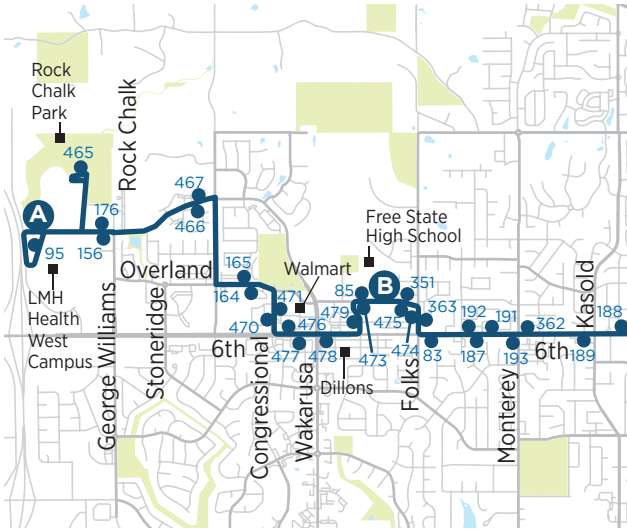

6

Rock Chalk Park to North Lawrence via Downtown

- A** Time point
- Bus stop
- # Bus stop number
- Point of interest

EASTBOUND

WESTBOUND

- A** ▶ **B** ▶ **C** ▶ **D** ▶ **E**
- LMH West Free State High 6th @ Lawrence Vermont @ 7th DMV

	A	B	C	D	E
AM	6:00	6:11	6:18	6:30	6:43
	6:30	6:41	6:48	7:00	7:13
	7:00	7:11	7:18	7:30	7:43
	7:30	7:41	7:48	8:00	8:13
	8:00	8:11	8:18	8:30	8:43
	8:30	8:41	8:48	9:00	9:13
	9:00	9:11	9:18	9:30	9:43
	9:30	9:41	9:48	10:00	10:13
	10:00	10:11	10:18	10:30	10:43
	11:00	11:11	11:18	11:30	11:43
	11:30	11:41	11:48	12:00	12:13
PM	12:30	12:41	12:48	1:00	1:13
	1:00	1:11	1:18	1:30	1:43
	2:00	2:11	2:18	2:30	2:43
	2:30	2:41	2:48	3:00	3:13
	3:30	3:41	3:48	4:00	4:13
	4:00	4:11	4:18	4:30	4:43
	5:00	5:11	5:18	5:30	5:43
	5:30	5:41	5:48	6:00	6:13
	6:30	6:41	6:48	7:00	7:13
	7:00	7:11	7:18	7:30	7:43

- E** ▶ **D** ▶ **C** ▶ **B** ▶ **A**
- DMV Vermont @ 8th (SRC) 6th @ Lawrence Free State High LMH West

	E	D	C	B	A
AM	6:13	6:30	6:38	6:45	6:57
	6:43	7:00	7:08	7:15	7:27
	7:13	7:30	7:38	7:45	7:57
	7:43	8:00	8:08	8:15	8:27
	8:13	8:30	8:38	8:45	8:57
	8:43	9:00	9:08	9:15	9:27
	9:13	9:30	9:38	9:45	9:57
	9:43	10:00	10:08	10:15	10:27
	10:13	10:30	10:38	10:45	10:57
	10:43	11:00	11:08	11:15	11:27
	11:43	12:00	12:08	12:15	12:27
PM	12:13	12:30	12:38	12:45	12:57
	1:13	1:30	1:38	1:45	1:57
	1:43	2:00	2:08	2:15	2:27
	2:43	3:00	3:08	3:15	3:27
	3:13	3:30	3:38	3:45	3:57
	4:13	4:30	4:38	4:45	4:57
	4:43	5:00	5:08	5:15	5:27
	5:43	6:00	6:08	6:15	6:27
	6:13	6:30	6:38	6:45	6:57
	7:13	7:30	7:38	7:45	7:57
	7:43	8:00	—	—	—

This route operates year-round, except some holidays. Please refer to Service Calendar. All trip times operate Monday-Friday. Only gray shaded trip times operate on Saturday.