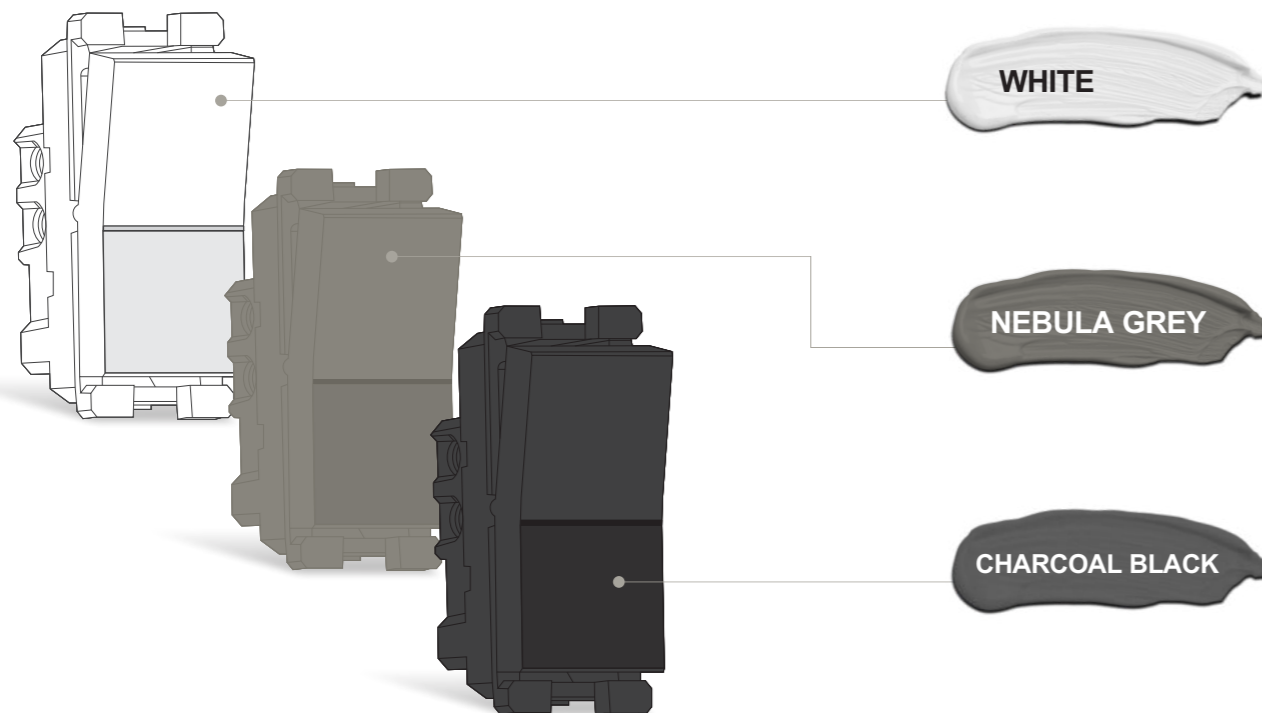

ENZOLA SWITCHES

Enzola switches are designed to complement every interior with refined color choices that speak elegance. The timeless White brings purity and brightness, while Nebula Grey adds a modern, sophisticated charm. Charcoal Black delivers a bold, premium statement for contemporary spaces. With Enzola, every color reflects precision, style, and a perfect balance of form and function.

CODE	ITEM	₹ MRP WHITE	₹ MRP CHARCOAL BLACK & NEBULA GREY	PKG	MASTER CARTON

ENZOLA SWITCHES

10A. SWITCHES 240V~ 1 MODULE		with mark			
3101	10A. 1 WAY SWITCH	100.00	112.00	20	800
3102	10A. 2 WAY SWITCH	162.00	195.00	20	800
3103	10A. BELL PUSH SWITCH	162.00	195.00	20	800
3104	10A. 1 WAY SWITCH WITH INDICATOR	184.00	220.00	20	800
3105	10A. BELL PUSH SWITCH WITH INDICATOR	204.00	245.00	20	800

16A. SWITCHES 240V~ 1 MODULE		with mark			
3106	16A. 1 WAY SWITCH	229.00	274.00	20	800
3107	16A. 2 WAY SWITCH	249.00	300.00	20	800
3108	16A. 1 WAY SWITCH WITH INDICATOR	269.00	323.00	20	800

10A. & 16A. SWITCHES 240V~ 2 MODULE		with mark			
3111	10A. 1 WAY SWITCH	248.00	298.00	10	400
3112	16A. 1 WAY SWITCH	286.00	344.00	10	400
3113	10A. 2 WAY SWITCH	286.00	344.00	10	400
3114	10A. BELL PUSH SWITCH	266.00	320.00	10	400
3115	10A. BELL PUSH WITH INDICATOR	326.00	392.00	10	400
3116	16A. 2 WAY SWITCH	344.00	414.00	10	400

32A. DP SWITCHES 240V~ 2 MODULE		with mark			
3121	32A. DP SWITCH WITH INDICATOR	575.00	690.00	10	400