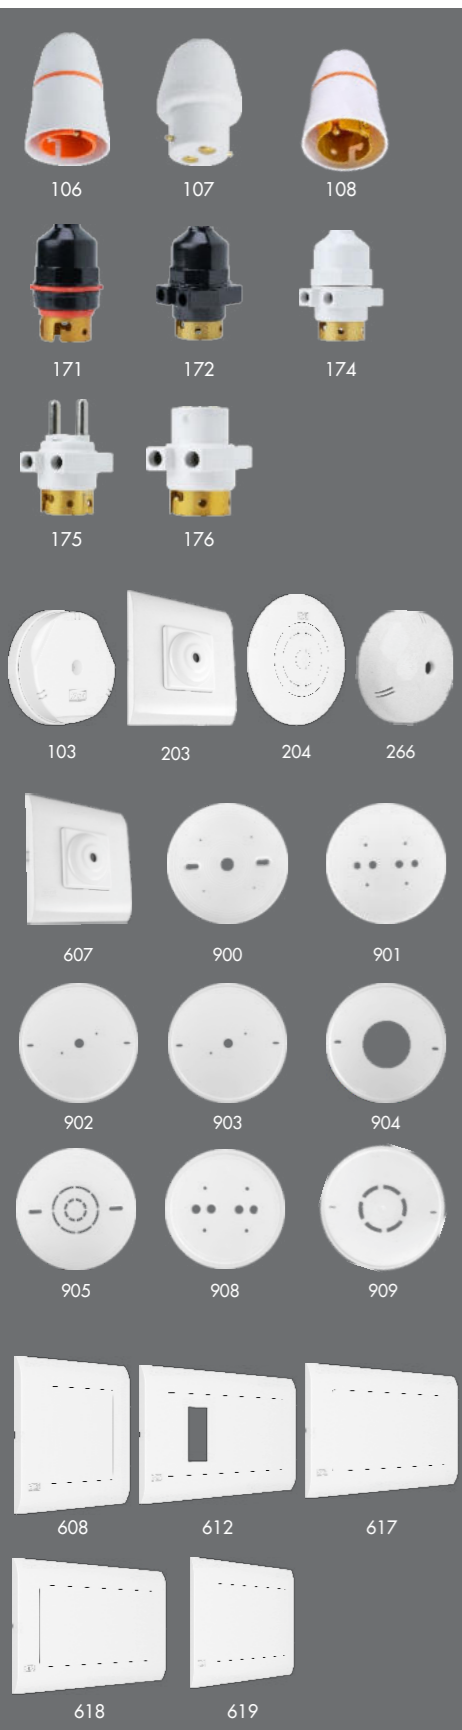

CODE ITEM ₹ MRP WHITE ₹ MRP BLACK PKG MASTER CARTON

PENDANT, ADAPTOR & MULTI PENDANT HOLDER

106	SLIK PENDANT HOLDER (Orange PBT Ring)	37.00	-	20	2340
107	SLIK ADAPTOR	50.00	-	30	1350
108	SLIK PENDANT HOLDER (Alu, Ring)	42.0	-	20	2340
171	SMALL PENDANT HOLDER HALF (Alu, Ring)	40.00	-	25	2925
172	SMALL MULTI PENDANT HOLDER BLACK (Alu, Ring)	60.00	-	20	2340
174	SMALL MULTI PENDANT HOLDER WHITE (Alu, Ring)	58.00	-	20	2340
175	SMALL 2 PIN PARALLEL PENDANT (Alu, Ring)	60.00	-	20	2340
176	SMALL B.C. PARALLEL ADAPTOR (Alu, Ring)	60.00	-	24	2160

CEILING ROSE, MODULAR PLATES & FAN PLATES

103	SLIK CEILING ROSE (Two Parts)	44.00	51.00	30	1620
203	STYLISH MODULAR CEILING ROSE	90.00	103.00	20	680
204	STYLISH MODULAR 6.5 X 6.5 FAN PLATE	60.00	69.00	10	960
266	ZEXA FANCY CEILING ROSE	48.00	-	30	1620
607	SUMO 5 x 5 CEILING ROSE (Two Parts)	95.00	110.00	12	408
900	LX 3.5 X 3.5 ROUND PLATE	13.50	-	150	3750
901	LX 4 X 4 ROUND PLATE	16.00	-	100	4000
902	LX 5 X 5 ROUND PLATE	20.50	-	50	2000
903	LX 6 x 6 ROUND PLATE	28.00	-	50	1600
904	LX 6 X 6 FAN PLATE	27.00	-	50	1600
905	LX 6 X 6 FAN PLATE (with Dummy)	28.00	-	50	1600
908	LX 4.5 X 4.5 ROUND PLATE	16.00	-	60	2640
909	LX 6.5 X 6.5 FAN PLATE	46.00	-	25	1000

MODULAR PLATES SUMO

608	5 X 5 MODULAR SQUARE PLATE	60.00	69.00	25	1000
612	5 X 8 MODULAR PLATE WITH 1 WAY	86.00	99.00	20	600
617	5 X 8 MODULAR PLATE	86.00	99.00	25	750
618	4.5 X 7.5 MODULAR PLATE	70.00	81.00	25	750
619	4.5 X 4.5 MODULAR SQUARE PLATE	48.00	55.00	30	1200