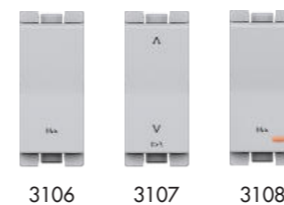

ENZOLA SWITCHES

Enzola switches are designed to complement every interior with refined color choices that speak elegance. The timeless White brings purity and brightness, while Nebula Grey adds a modern, sophisticated charm. Charcoal Black delivers a bold, premium statement for contemporary spaces. With Enzola, every color reflects precision, style, and a perfect balance of form and function.

CODE	ITEM	₹ MRP WHITE	₹ MRP CHARCOAL BLACK & NEBULA GREY	PKG	MASTER CARTON

ENZOLA SWITCHES

10A. SWITCHES 240V~ 1 MODULE		with mark			
3101	10A. 1 WAY SWITCH	100.00	112.00	20	800
3102	10A. 2 WAY SWITCH	162.00	195.00	20	800
3103	10A. BELL PUSH SWITCH	162.00	195.00	20	800
3104	10A. 1 WAY SWITCH WITH INDICATOR	184.00	220.00	20	800
3105	10A. BELL PUSH SWITCH WITH INDICATOR	204.00	245.00	20	800

16A. SWITCHES 240V~ 1 MODULE		with mark			
3106	16A. 1 WAY SWITCH	229.00	274.00	20	800
3107	16A. 2 WAY SWITCH	249.00	300.00	20	800
3108	16A. 1 WAY SWITCH WITH INDICATOR	269.00	323.00	20	800

10A. & 16A. SWITCHES 240V~ 2 MODULE		with mark			
3111	10A. 1 WAY SWITCH	248.00	298.00	10	400
3112	16A. 1 WAY SWITCH	286.00	344.00	10	400
3113	10A. 2 WAY SWITCH	286.00	344.00	10	400
3114	10A. BELL PUSH SWITCH	266.00	320.00	10	400
3115	10A. BELL PUSH WITH INDICATOR	326.00	392.00	10	400
3116	16A. 2 WAY SWITCH	344.00	414.00	10	400

32A. DP SWITCHES 240V~ 2 MODULE		with mark			
3121	32A. DP SWITCH WITH INDICATOR	575.00	690.00	10	400