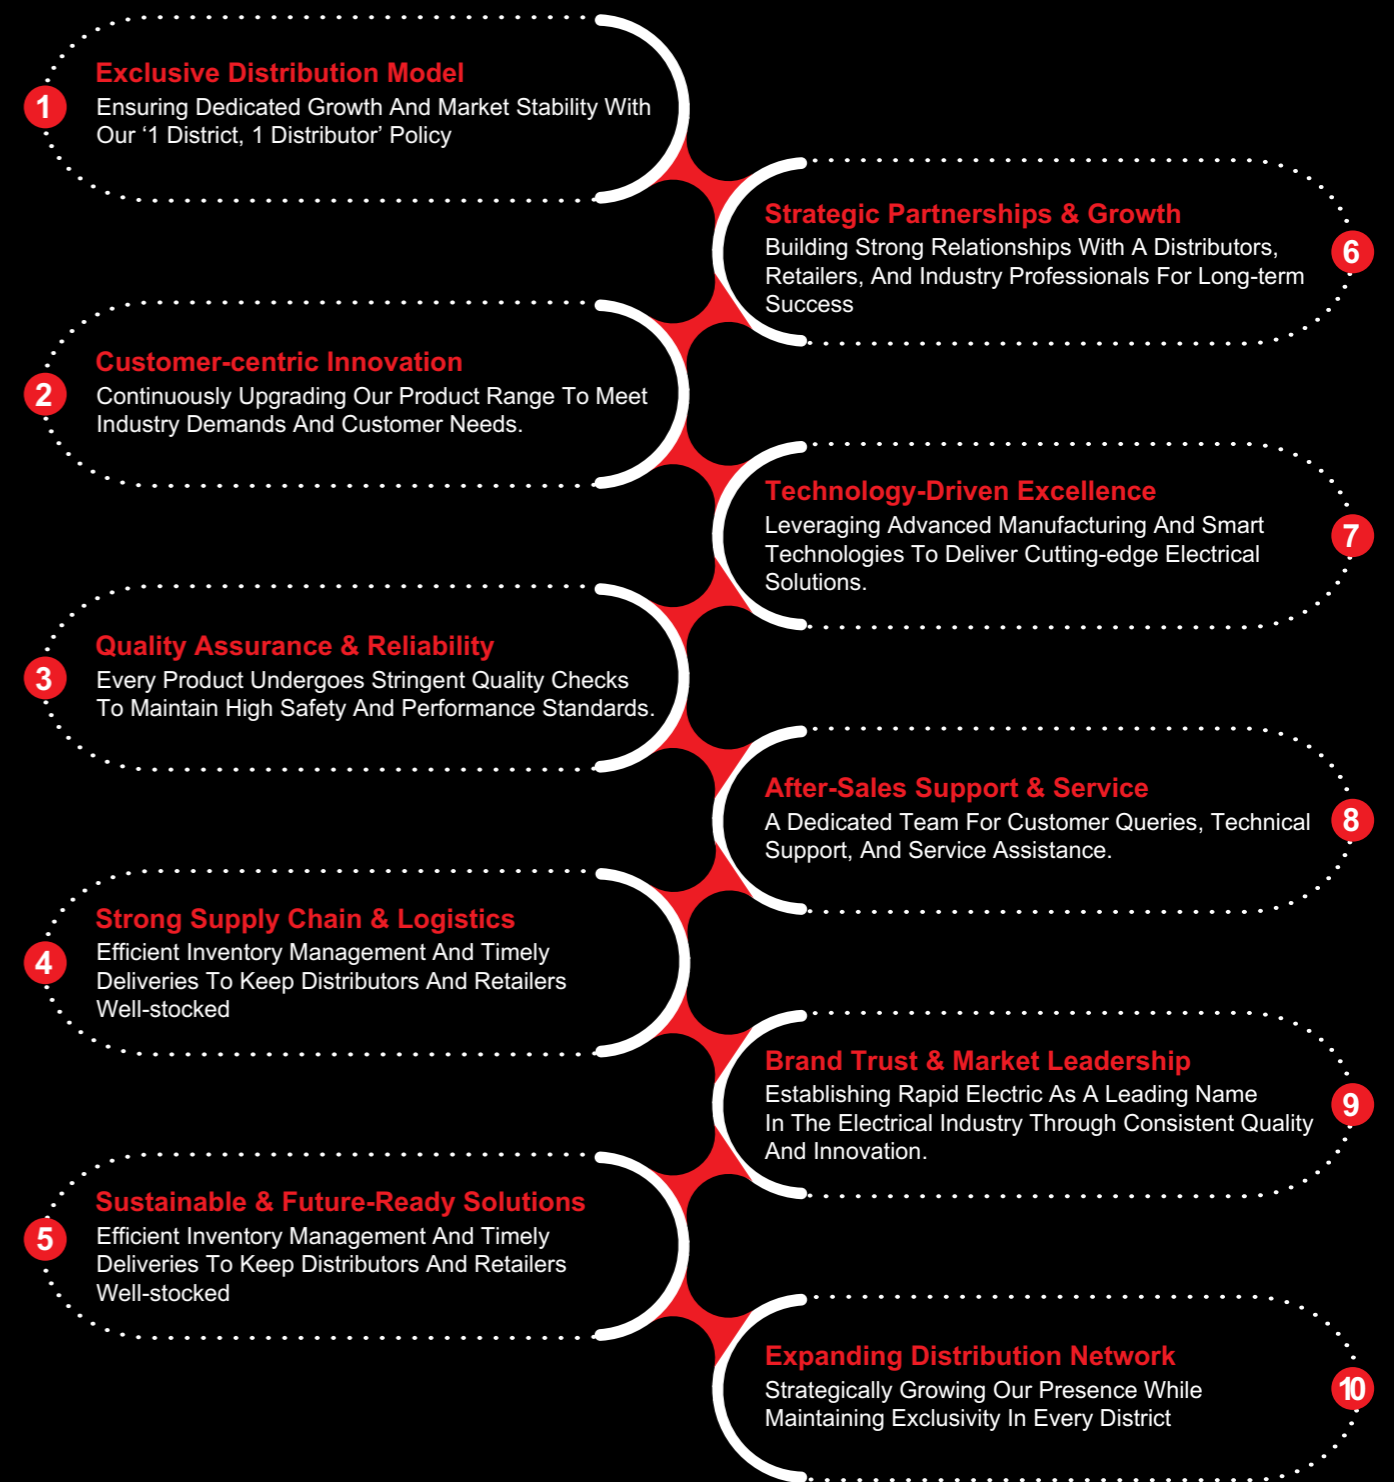

- **90,000 SQ. FT MANUFACTURING FACILITY**

With a 90,000 sq. ft. state-of-the-art manufacturing facility, Rapid Company ensures high-quality production at scale. Advanced infrastructure and efficient processes help deliver reliable products on time.

- **2000+ PRODUCTS**

Rapid Company offers 2000+ premium products, including Switches & Accessories, MCBs & DBs, and Pipes & Fittings, designed for safety, durability, and modern living.

- **300+ EMPLOYEE STAFF**

With a strong team of 300+ skilled employees, Rapid Company delivers reliable, fast, and high-quality solutions across every project.

- **5000+ RETAILERS**

Trusted by 5,000+ retailers across India, Rapid Company delivers reliable products with consistent quality. Our growing network reflects our commitment to innovation, service excellence, and long-term partnerships.

- **100+ DISTRIBUTORS**

With a strong network of 100+ distributors, our company ensures rapid availability and seamless delivery across multiple regions. We are committed to growth, reliability, and long-term partnerships.

- **PRESENCE IN MORE THAN 20 STATES**

With a strong presence in more than 20 states, our company continues to expand rapidly, delivering consistent quality and reliable solutions nationwide. Driven by innovation and trust, we connect businesses and customers across India with speed and excellence.”

STRATEGIC MANAGEMENT APPROACH AT RAPID ELECTRIC