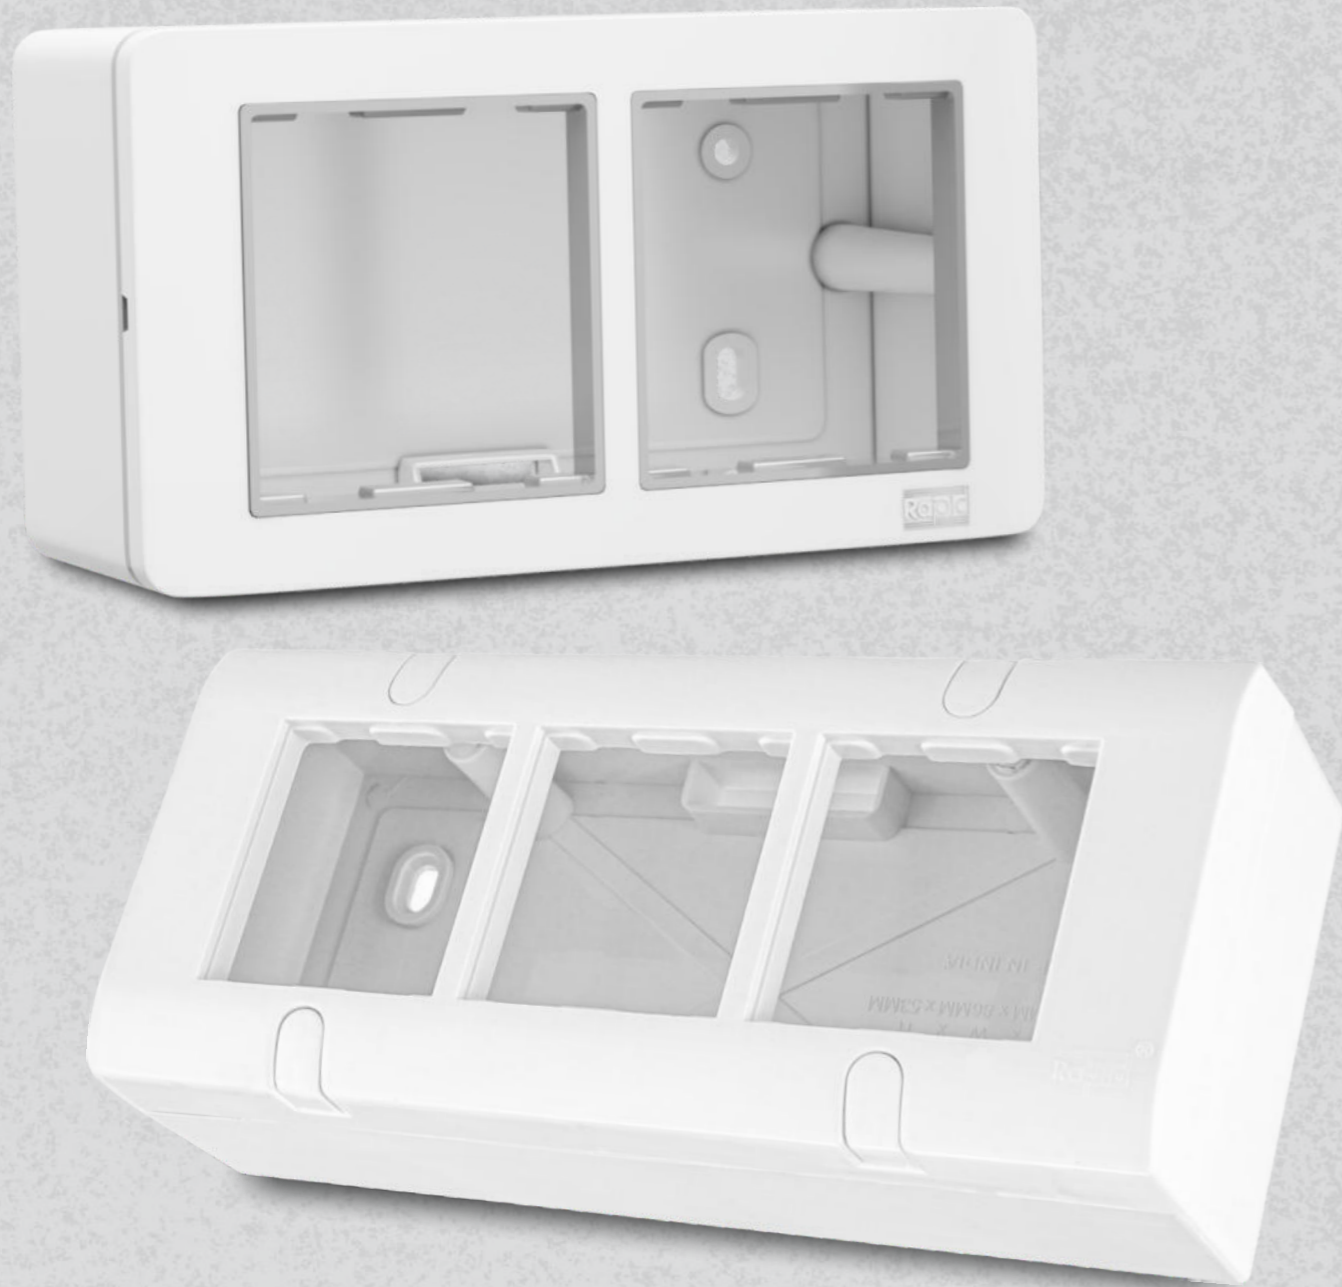

ACCESSORIES

STRENGTH INSIDE EVERY BOX

Built with high-grade metal for superior strength and long-lasting performance. Precision-engineered design ensures perfect fit for all modular switch plates. Excellent heat resistance and grounding for enhanced electrical safety. A reliable foundation for modern, safe, and elegant interiors.