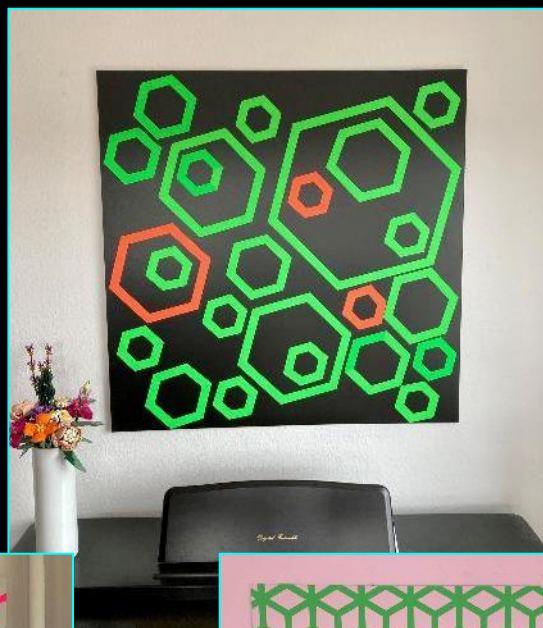

TAFEMATE

Display-Makeover

TAFEMATE

Maschendrahtzaun-Installation

TAPEMATE

Taped by TapeMate

Schriftzüge

TAFEMATE

Schaufenster

TAFELMATE

“ES FUNKELT”, Esslingen

Gala Dekoration

TAFEMATE

Komplexe Grafiken/Motive

TAFELMATE

KUNSTWERKE

TAPEMATE

Taped by TapeMate

Umgebung schaffen

TAFEMATE

Schaufenster Pop-up Space – BRYCKE, Stuttgart

Kontakt

TAPEMATE

TAPEMATE