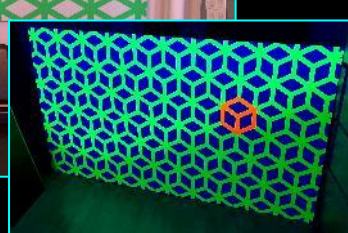

TAFEMATE

Display-Makeover

TAFEMATE

Maschendrahtzaun-Installation

TAPEMATE

Taped by TapeMate

Schriftzüge

TAFEMATE

Schaufenster

TAFELMATE

“ES FUNKELT”, Esslingen

Gala Dekoration

TAFEMATE

Komplexe Grafiken/Motive

TAFELMATE

KUNSTWERKE

TAPEMATE

Taped by TapeMate

Umgebung schaffen

TAFEMATE

Schaufenster Pop-up Space – BRYCKE, Stuttgart

Kontakt

TAPEMATE

TAPEMATE