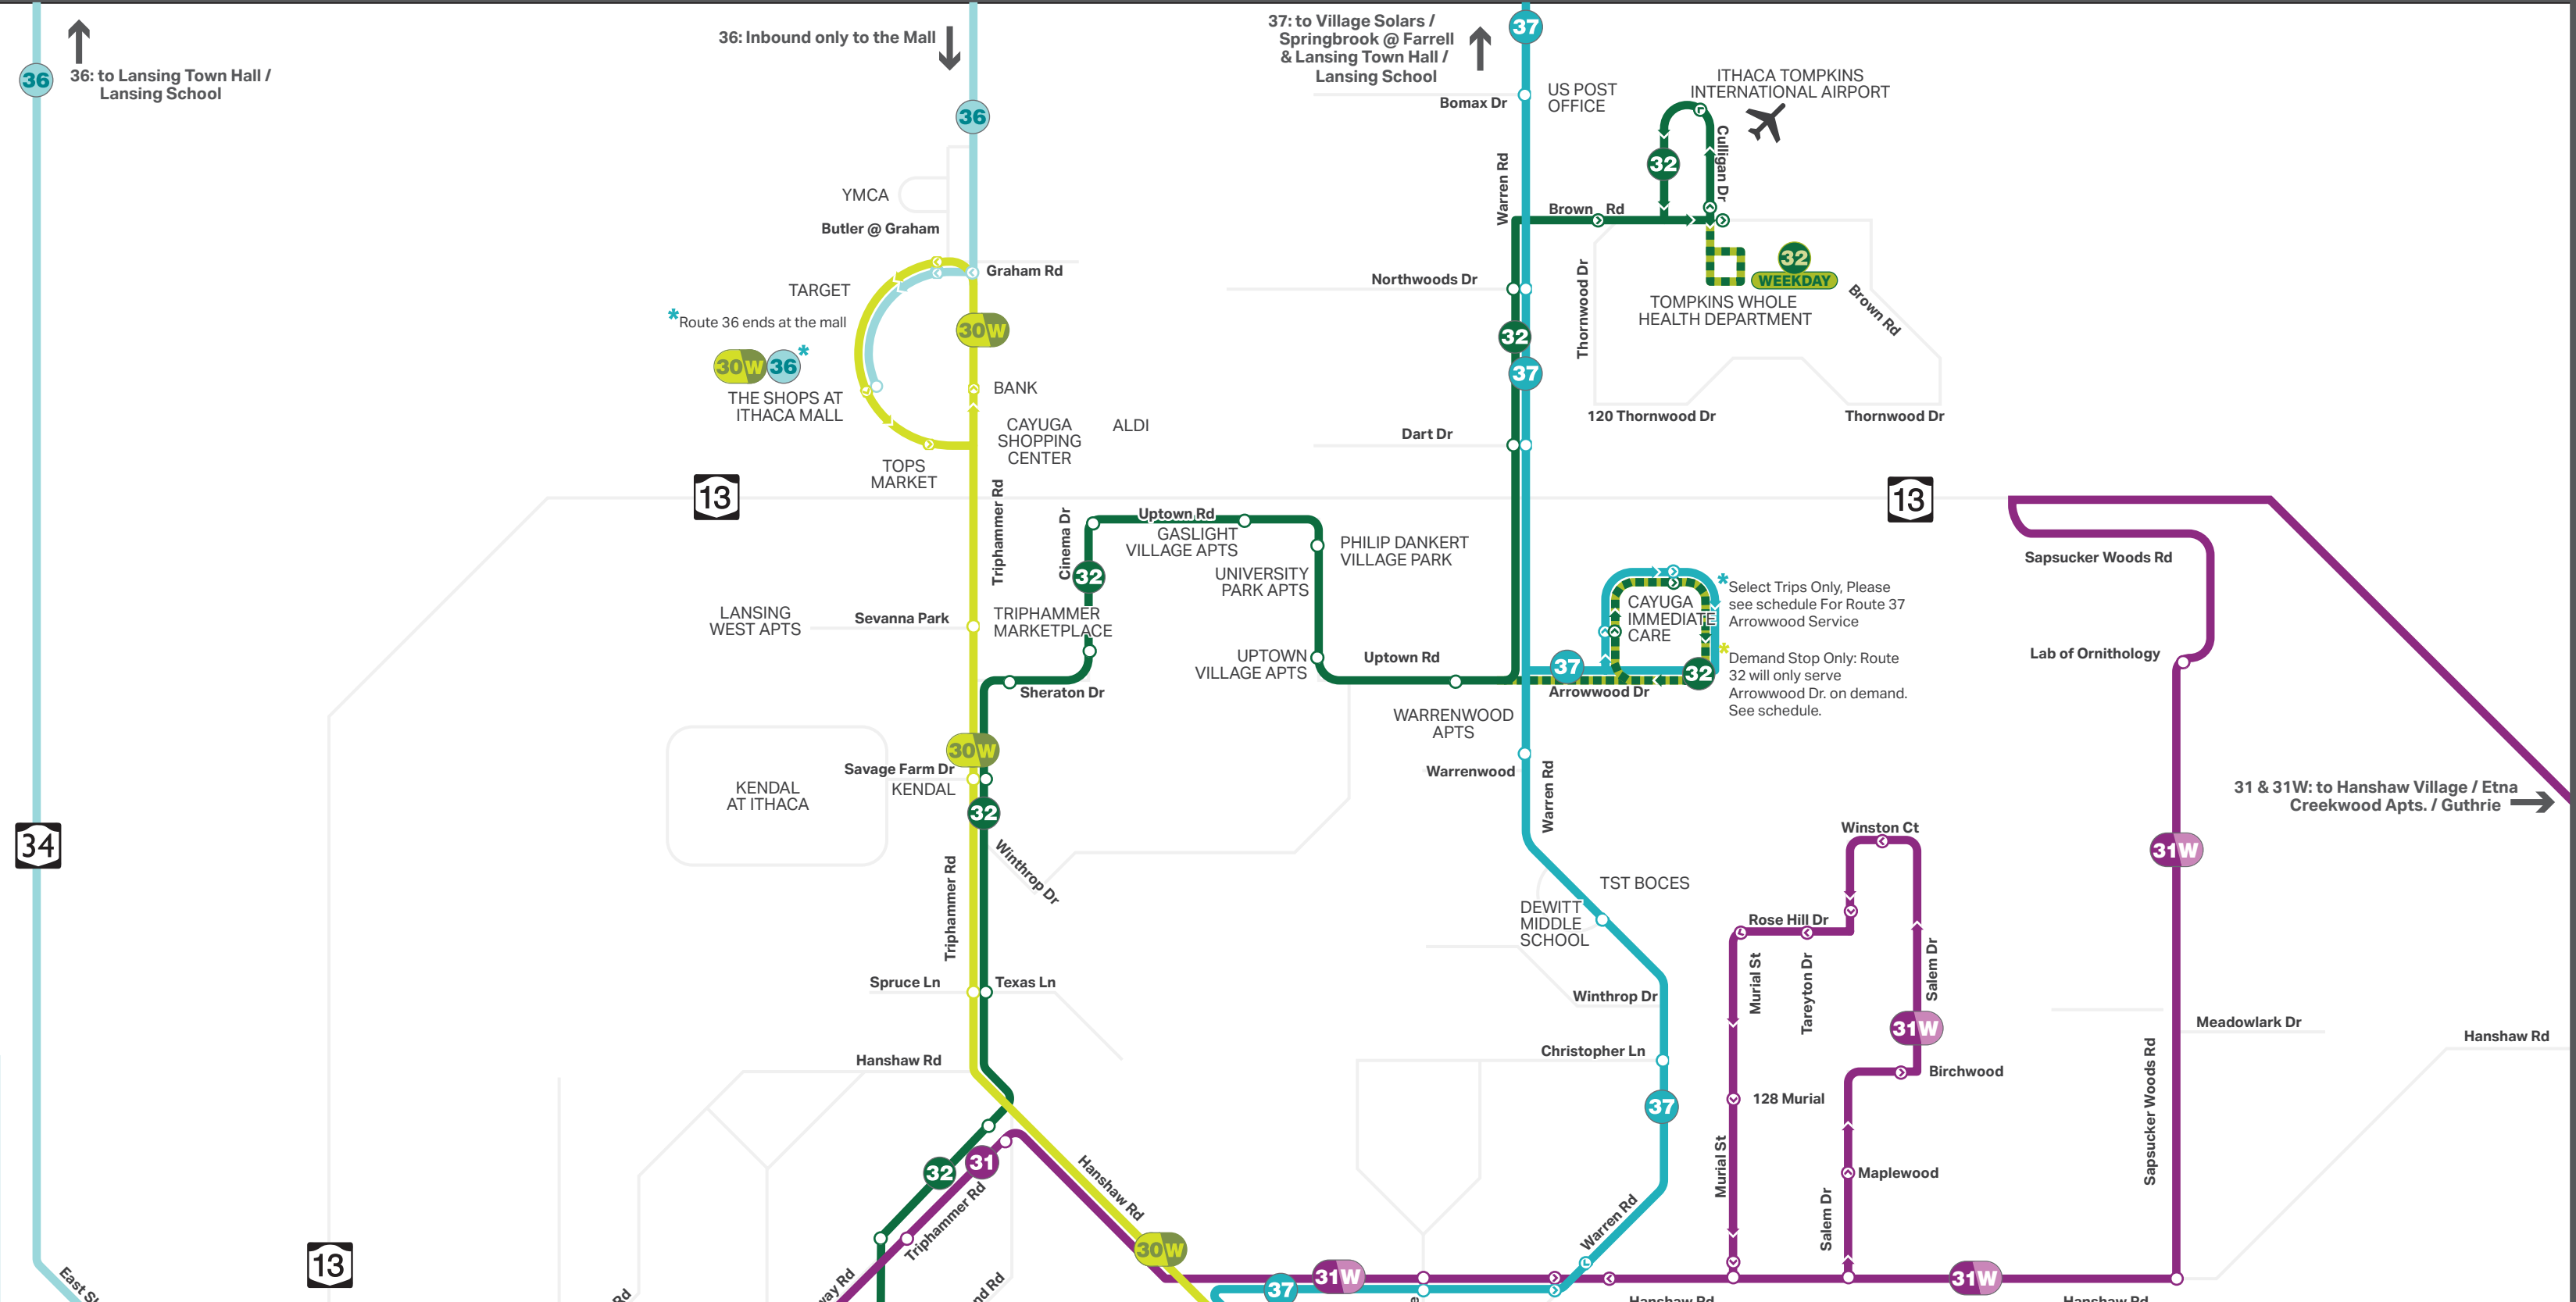

Cornell Campus Service

Map Key

Direction Arrow
Bus travels in one direction along section of route

Bus Route
Arrow indicates route will only serve stop in one direction

Route Number
00

Multiple Bus Routes
Stop Name

Multi-line stop
Arrow indicates route will only serve stop in one direction