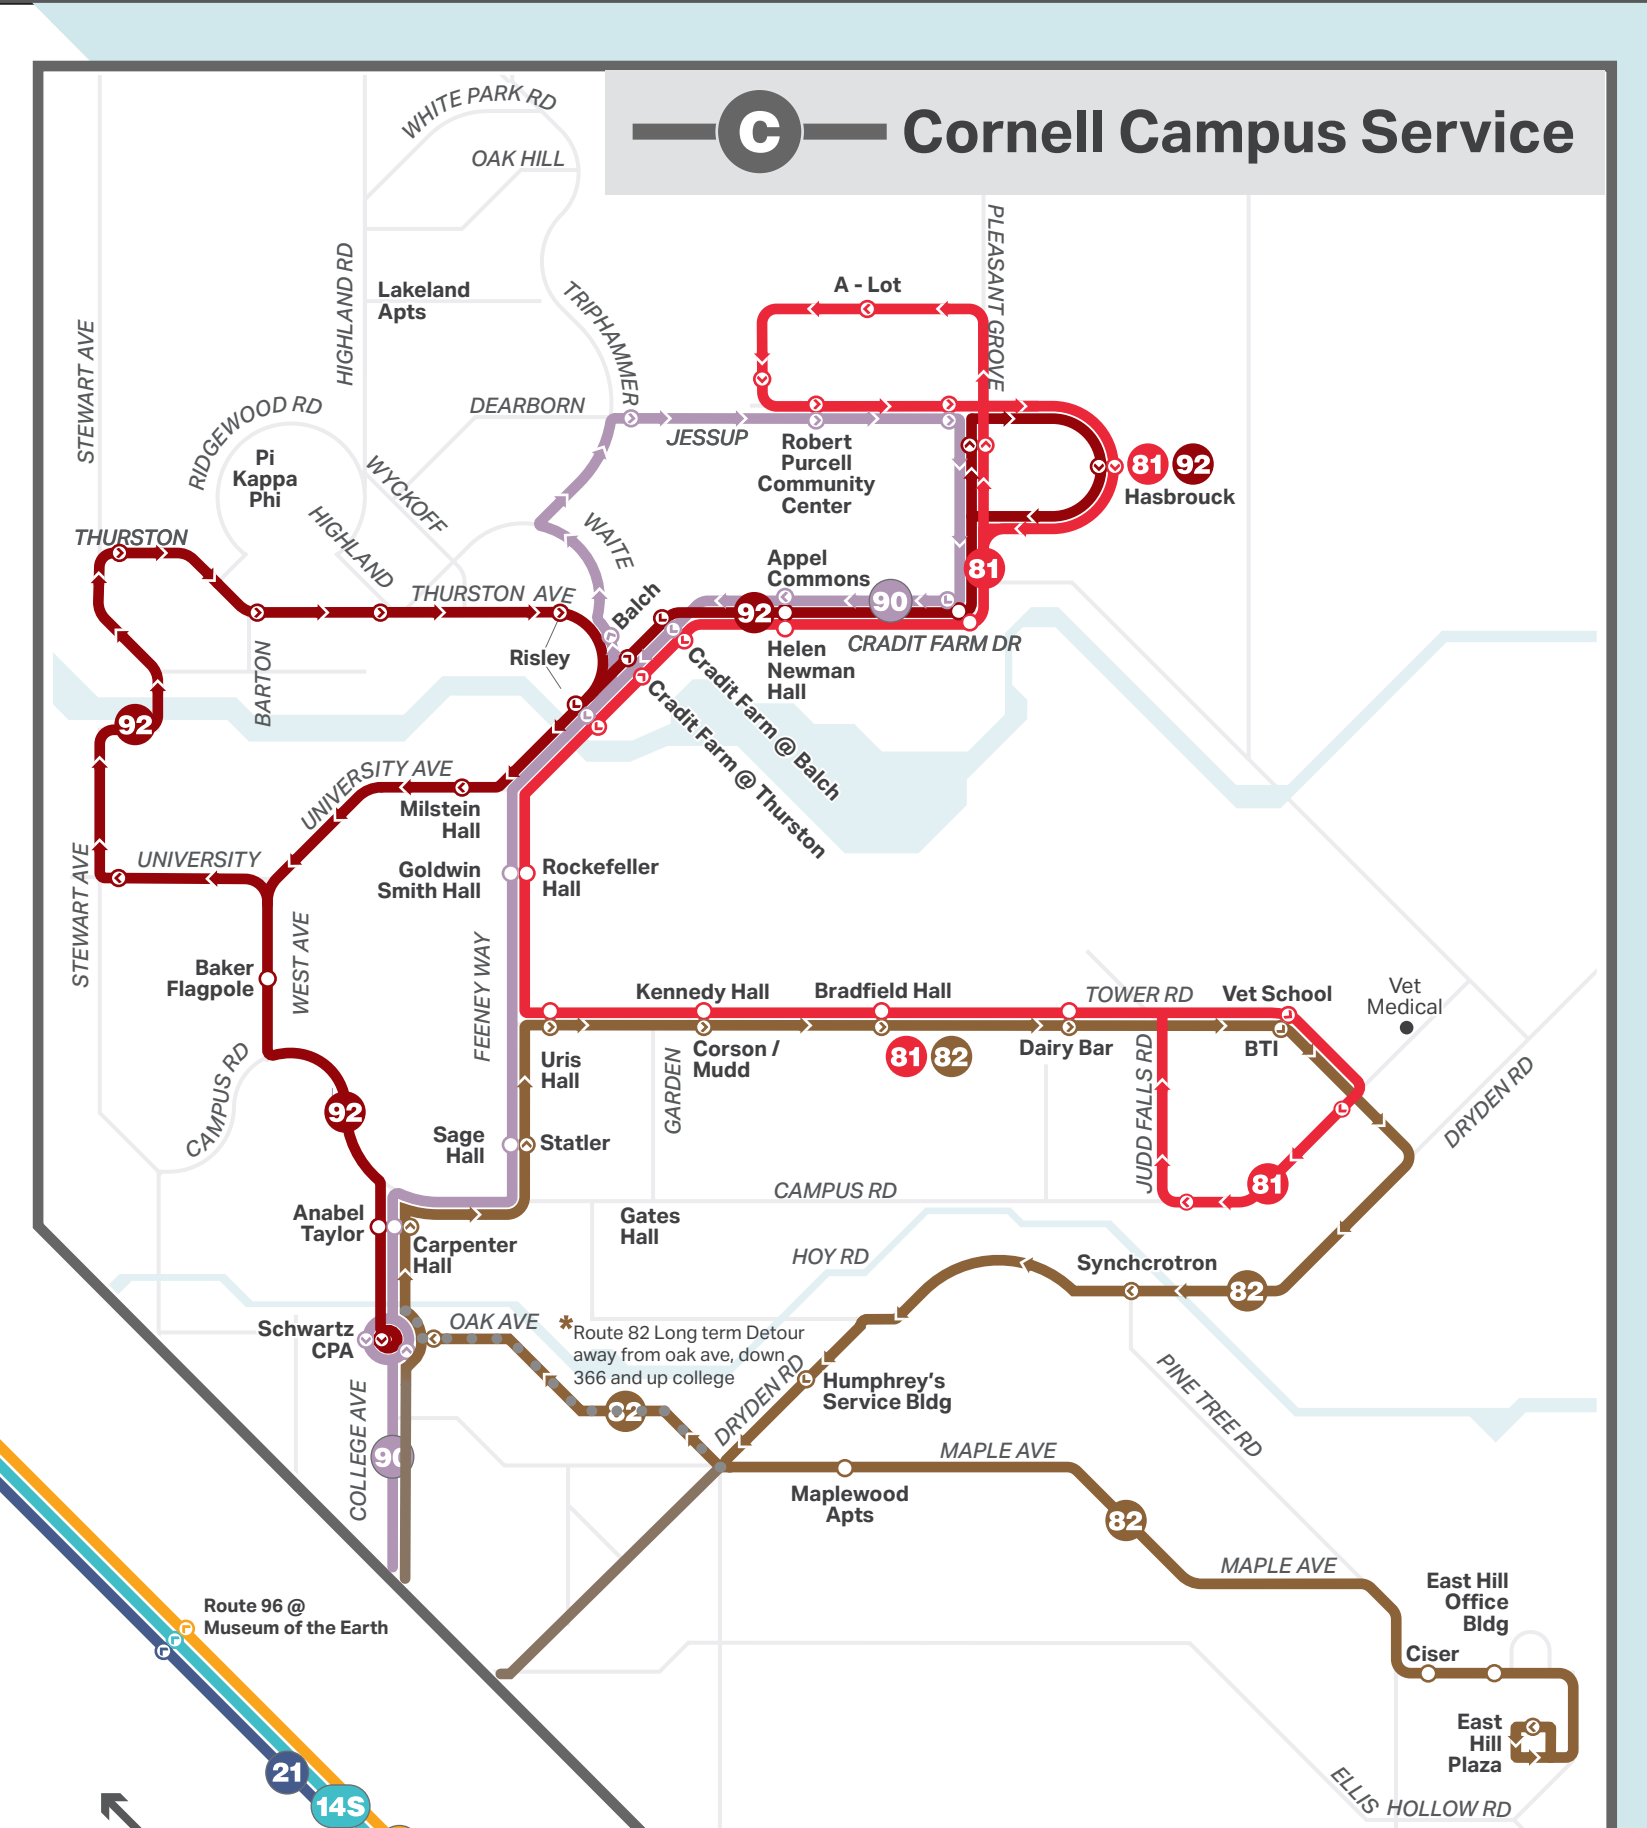

Cornell Campus Service

Map Key

Direction Arrow
Bus travels in one direction along section of route

Bus Route
Arrow indicates route will only serve stop in one direction

Route Number
00

Multiple Bus Routes
Stop Name

Multi-line stop
Arrow indicates route will only serve stop in one direction