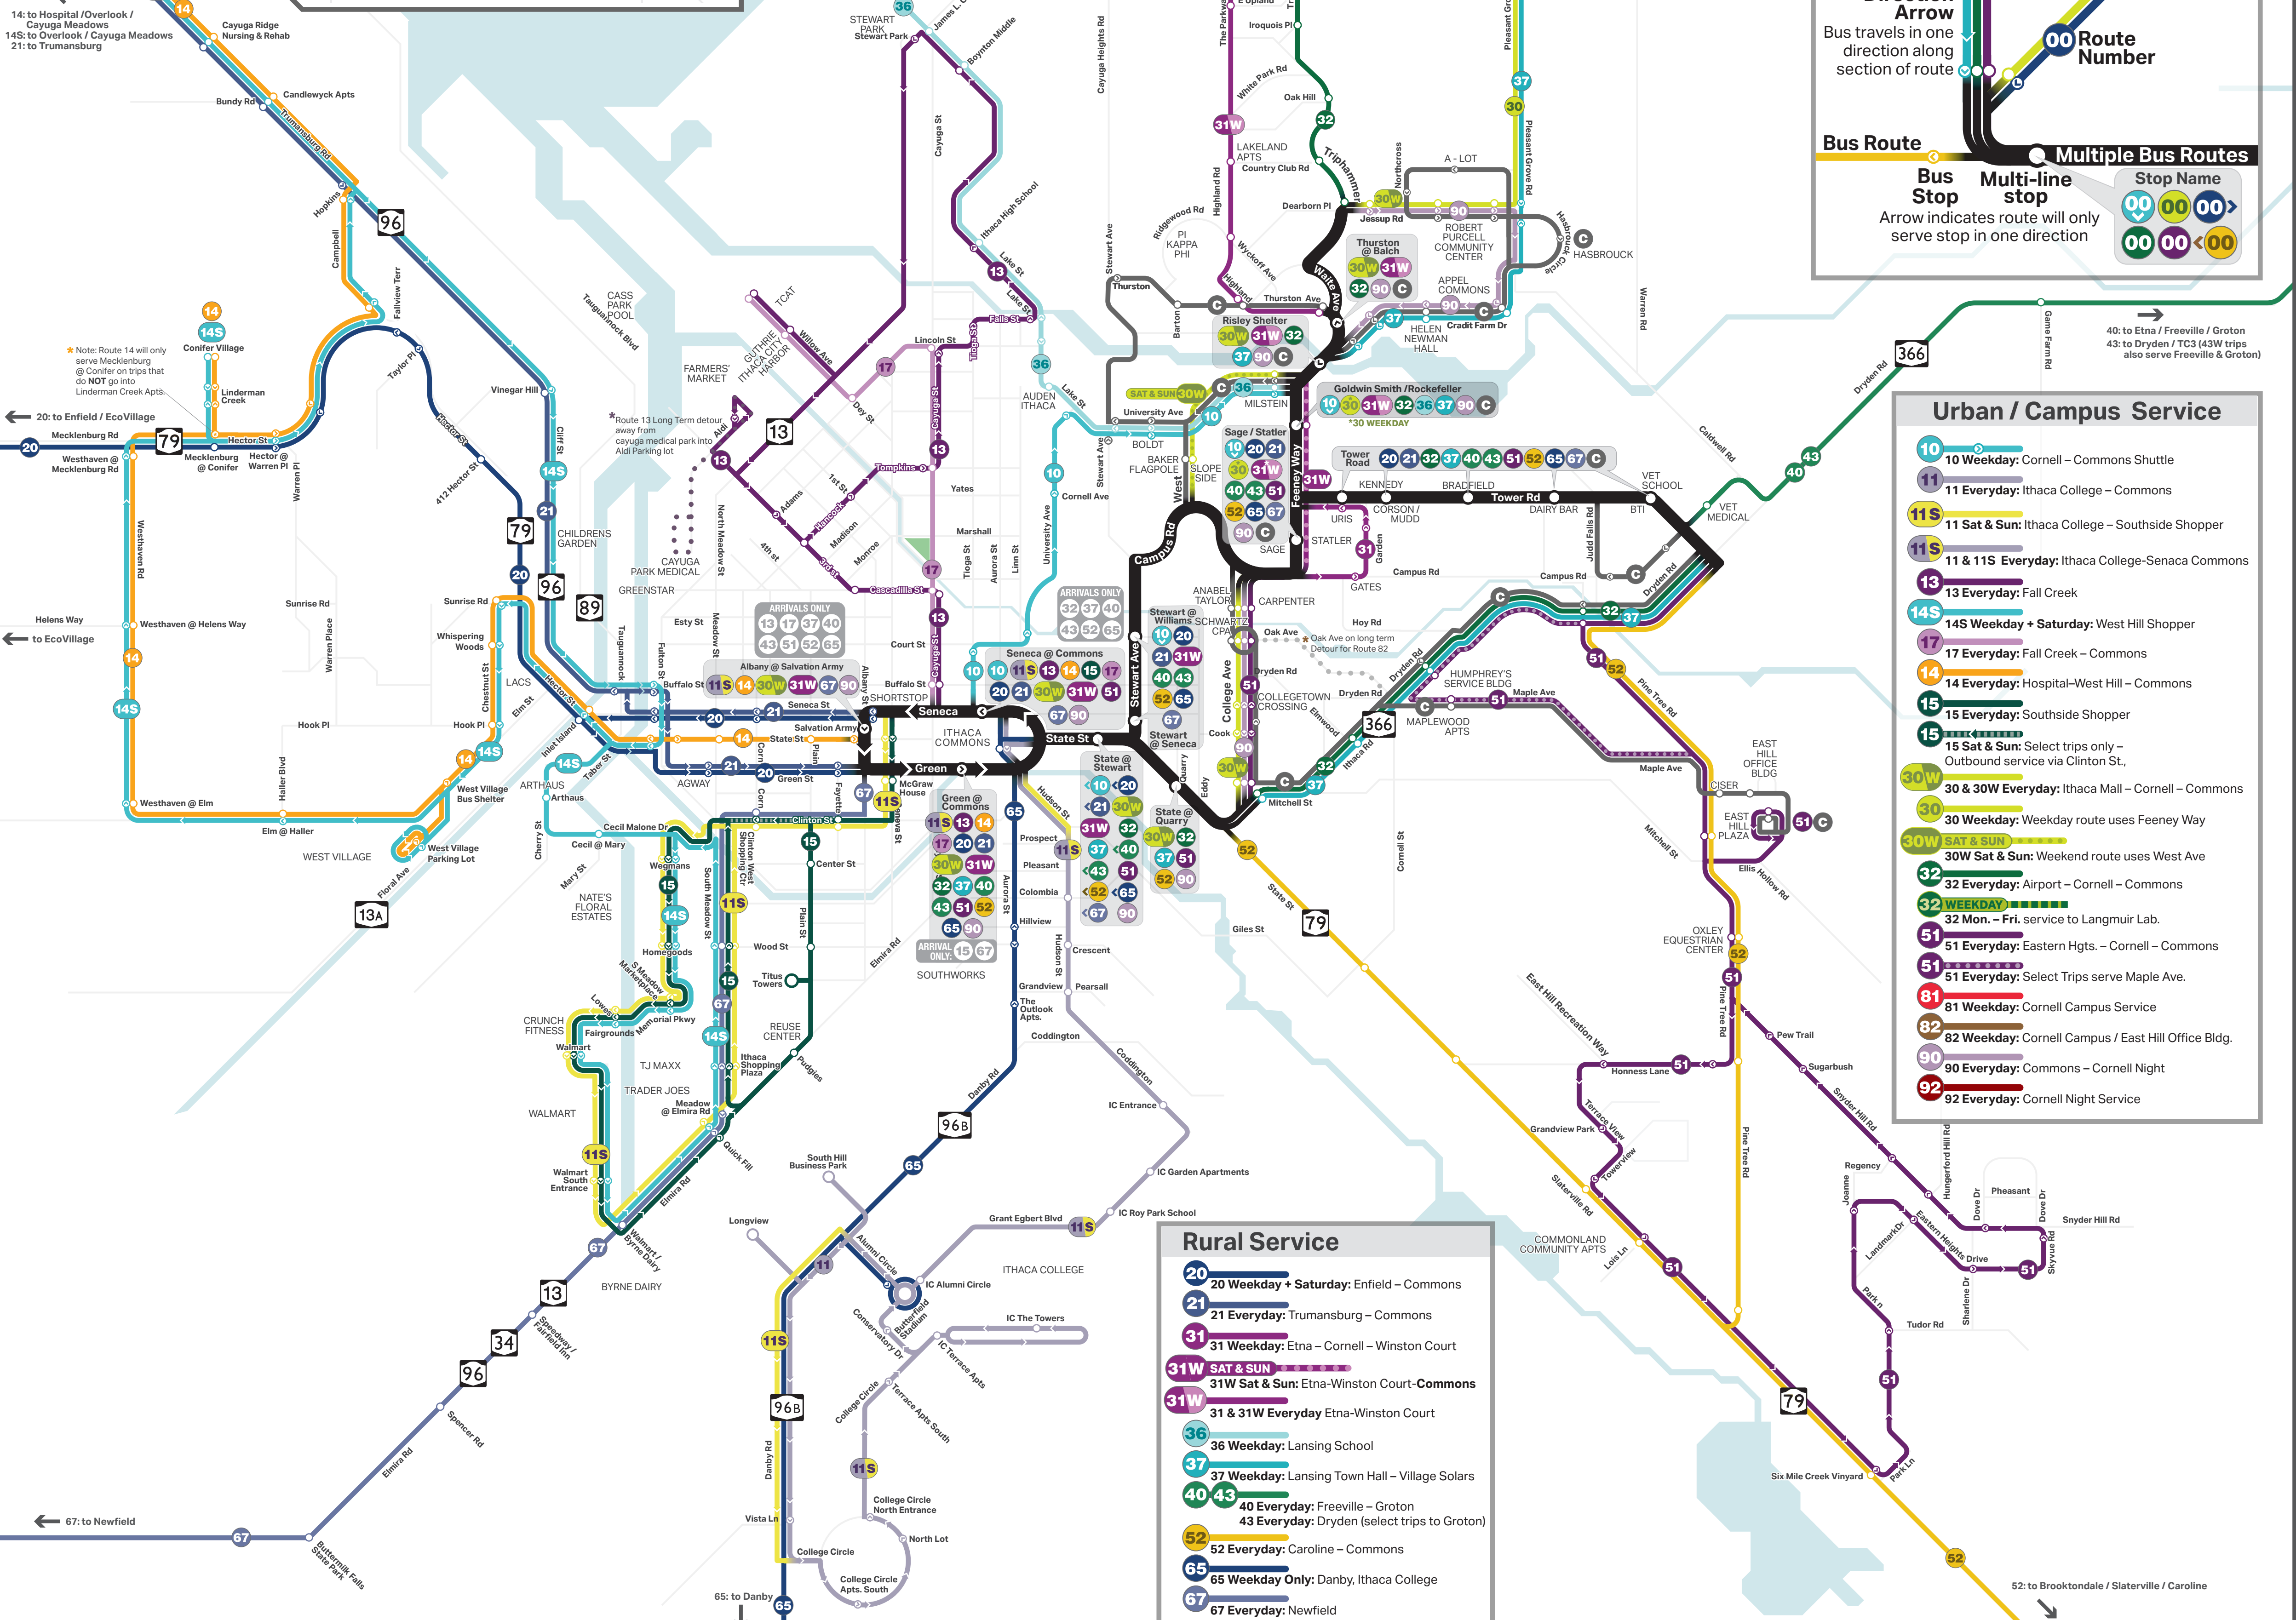

Urban / Campus Service

- **10** 10 Weekday: Cornell – Commons Shuttle
- **11** 11 Everyday: Ithaca College – Commons
- **11S** 11 Sat & Sun: Ithaca College – Southside Shopper
- **11S** 11 & 11S Everyday: Ithaca College-Seneca Commons
- **13** 13 Everyday: Fall Creek
- **14S** 14S Weekday + Saturday: West Hill Shopper
- **17** 17 Everyday: Fall Creek – Commons
- **14** 14 Everyday: Hospital-West Hill – Commons
- **15** 15 Everyday: Southside Shopper
- **15** 15 Sat & Sun: Select trips only – Outbound service via Clinton St.
- **30** 30 & 30W Everyday: Ithaca Mall – Cornell – Commons
- **30** 30 Weekday: Weekday route uses Feeney Way
- **30W** 30W Sat & Sun: Weekend route uses West Ave
- **32** 32 Everyday: Airport – Cornell – Commons
- **32** 32 WEEKDAY: Mon. – Fri. service to Langmuir Lab.
- **51** 51 Everyday: Eastern Hgts. – Cornell – Commons
- **51** 51 Everyday: Select Trips serve Maple Ave.
- **81** 81 Weekday: Cornell Campus Service
- **82** 82 Weekday: Cornell Campus / East Hill Office Bldg.
- **90** 90 Everyday: Commons – Cornell Night
- **92** 92 Everyday: Cornell Night Service

Rural Service

- **20** 20 Weekday + Saturday: Enfield – Commons
- **21** 21 Everyday: Trumansburg – Commons
- **31** 31 Weekday: Etna – Cornell – Winston Court
- **31W** 31W Sat & Sun: Etna-Winston Court-Commons
- **31W** 31 & 31W Everyday Etna-Winston Court
- **36** 36 Weekday: Lansing School
- **37** 37 Weekday: Lansing Town Hall – Village Solars
- **40** 40 & 43 Everyday: Freeville – Groton
- **43** 43 Everyday: Dryden (select trips to Groton)
- **52** 52 Everyday: Caroline – Commons
- **65** 65 Weekday Only: Danby, Ithaca College
- **67** 67 Everyday: Newfield

*Note: Route 14 will only serve Mecklenburg @ Conifer on trips that do NOT go into Linderman Creek Apts.

*30 WEEKDAY

40: to Etna / Freeville / Groton
43: to Dryden / T3 (43W trips also serve Freeville & Groton)

52: to Brooktondale / Slaterville / Caroline