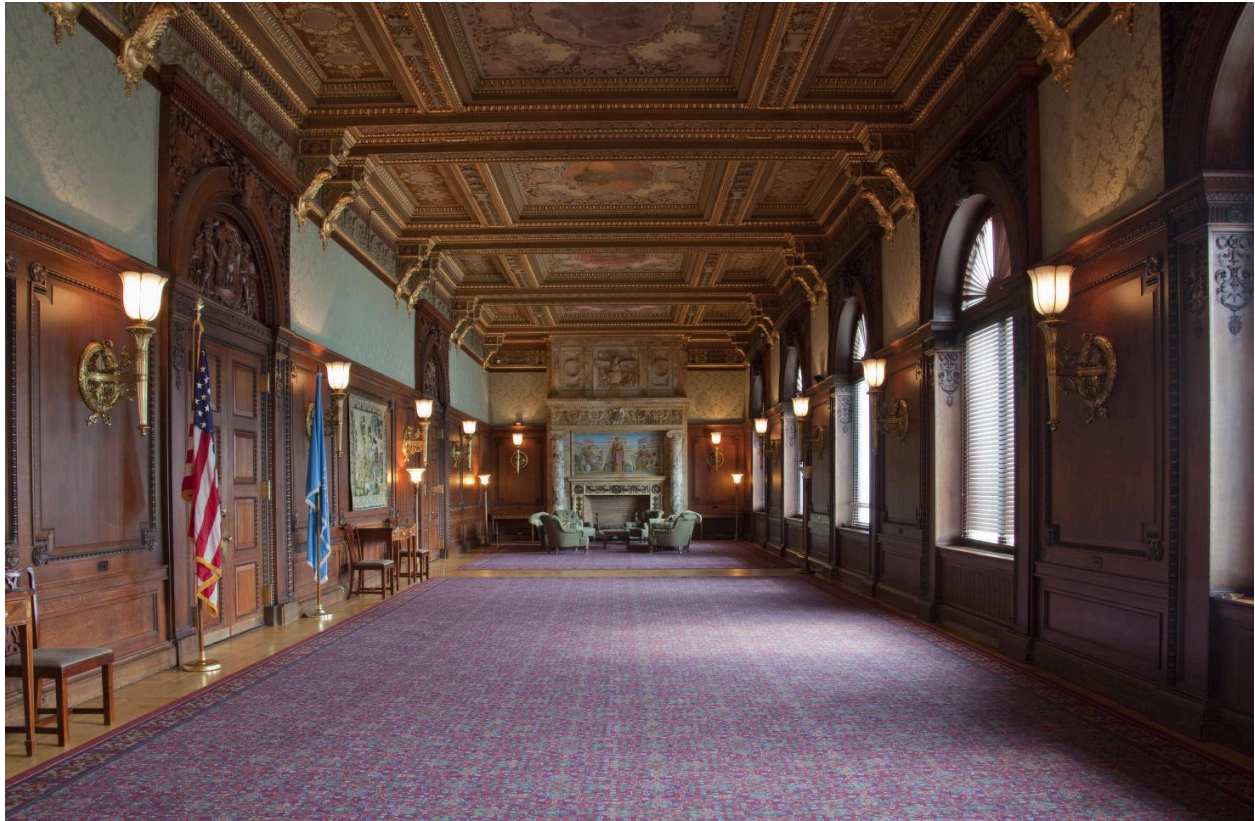

### **Library of Congress: Thomas Jefferson Building**

## Entrance to the Library of Congress

## The Member's Room

Originally the special reading room for the members of the House of Representatives and later the Council of Scholars Room, this room is used today by members of the United States Congress. It features 11-foot walls of oak paneling, wood carving in the arches over the doors, a beamed ceiling with paintings in the ceiling panels, fireplace mantels of Italian Siena marble at the north and south ends of the room, and mosaics over the mantel.