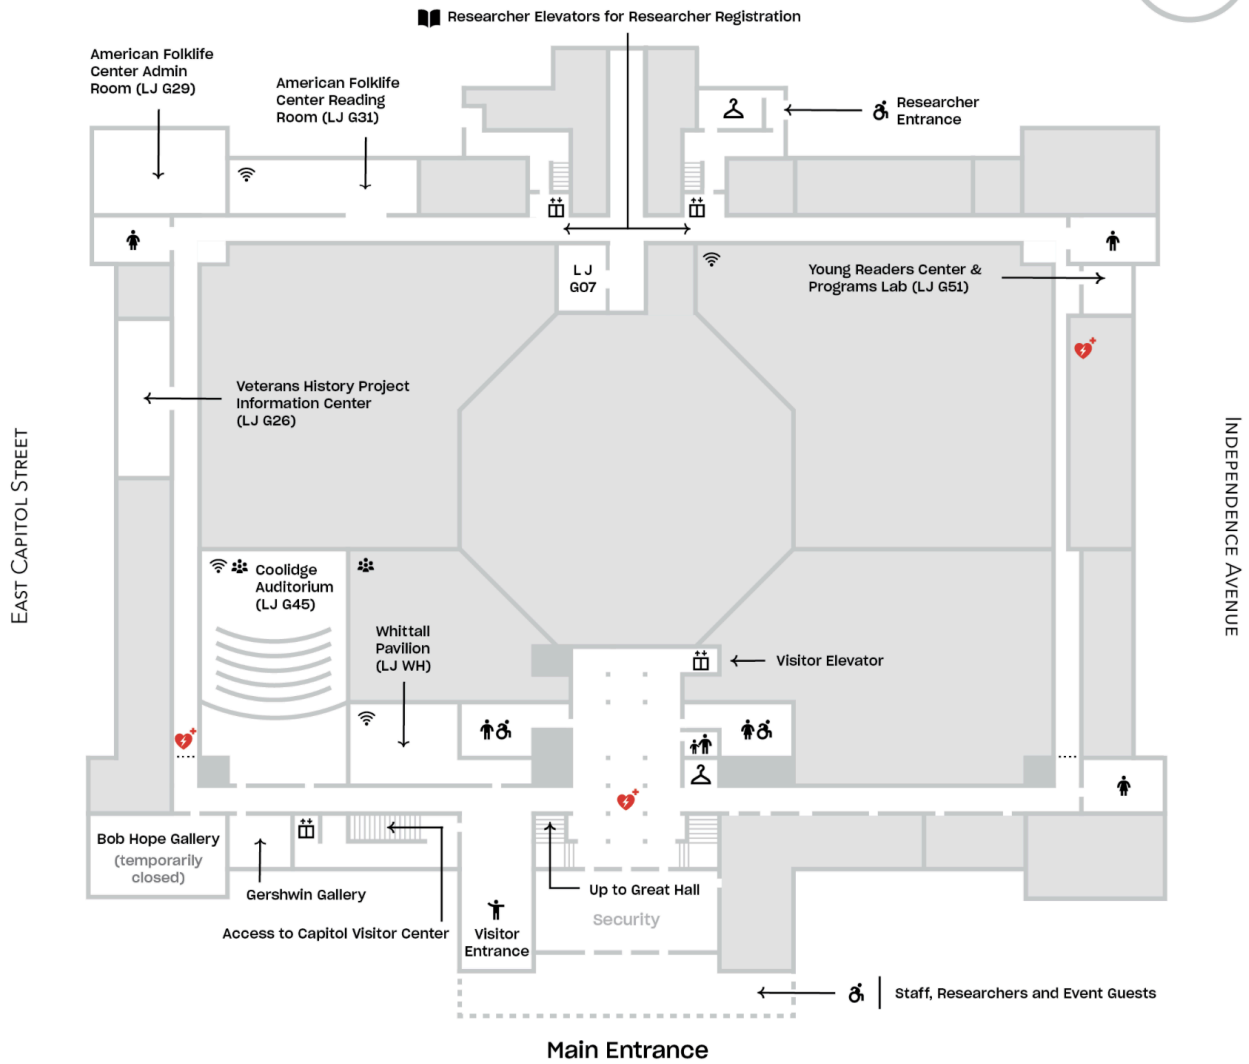

Ground Floor

Thomas Jefferson Building (LJ)
Ground Floor (G)

2ND STREET, SE