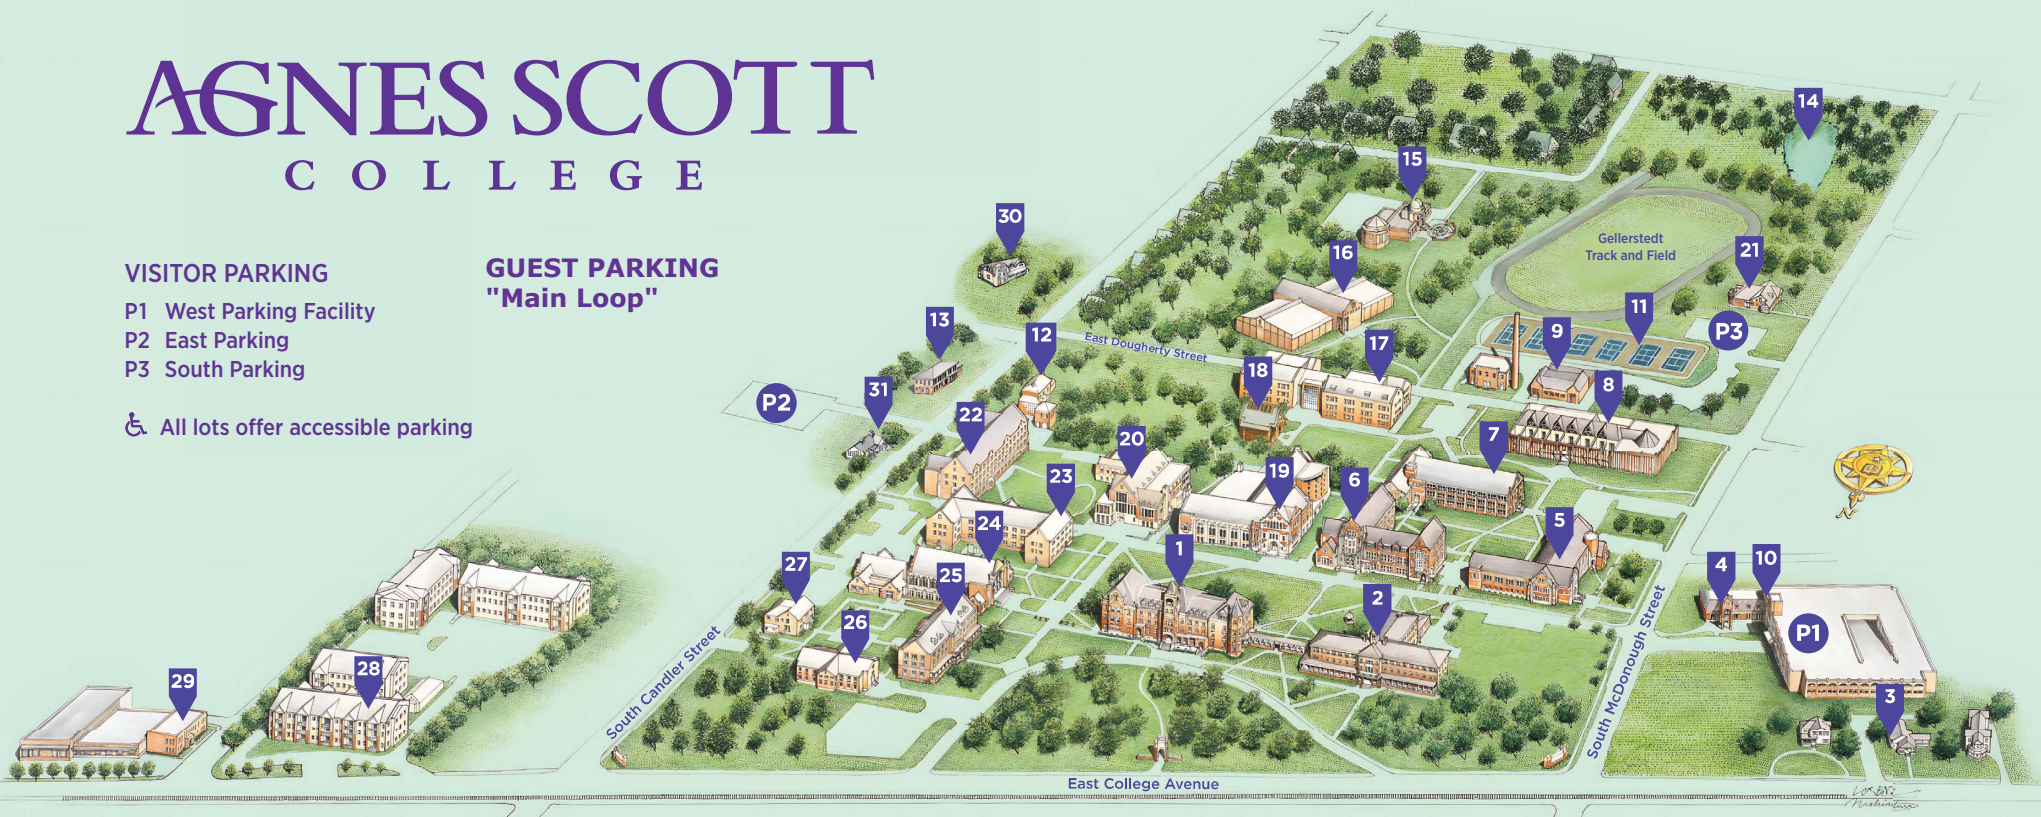

## GUEST PARKING "Main Loop"

- |  |  |   |  |
|--|--|---|--|
| <p><b>1 Agnes Scott Hall ("Main")</b><br/>Career Exploration Center<br/>Office of the President</p> <p><b>2 Rebekah Scott Hall</b><br/>Elizabeth Kiss Welcome Center<br/>Office of Admission<br/>Office of Financial Aid</p> <p><b>3 Residential Village</b></p> <p><b>4 Public Safety</b></p> <p><b>5 Presser Hall</b><br/>Gaines Chapel<br/>Maclean Auditorium</p> <p><b>6 Buttrick Hall</b><br/>Dean of the College<br/>People and Culture<br/>Graduate Admission<br/>Registrar</p> | <p><b>7 Campbell Hall</b><br/>Frances Bailey Graves Auditorium</p> <p><b>8 Dana Fine Arts Building</b><br/>The Dalton Gallery<br/>Winter Theatre</p> <p><b>9 Dance Center</b></p> <p><b>10 Snap Fitness at Agnes Scott</b></p> <p><b>11 Byers Tennis Courts</b></p> <p><b>12 College Advancement</b><br/>Alumnae Relations</p> <p><b>13 Wellness Center</b></p> <p><b>14 Retention Pond</b><br/>Science Research Area<br/>Wildlife Habitat</p> | <p><b>15 Bradley Observatory<br/>and Delafield Planetarium</b></p> <p><b>16 Woodruff Physical Activities<br/>Building</b><br/>Basketball and Volleyball Courts<br/>Pool</p> <p><b>17 Mary Brown Bullock Science Center</b></p> <p><b>18 Julia Thompson Smith Chapel</b></p> <p><b>19 McCain Library</b></p> <p><b>20 Alston Campus Center</b><br/>Information Desk<br/>Mollie's Grill<br/>Black Cat Cafe<br/>Post Office</p> <p><b>21 Atlanta Higher Ed Hub</b></p> | <p><b>22 Winship Hall</b></p> <p><b>23 Walters Hall</b></p> <p><b>24 Evans Dining Hall</b></p> <p><b>25 Inman Hall</b></p> <p><b>26 Hopkins Hall</b></p> <p><b>27 Anna I. Young Alumnae House</b></p> <p><b>28 Avery Glen Apartments</b></p> <p><b>29 Central Receiving<br/>Office of Facilities</b></p> <p><b>30 Scott-Sams House (President's Home)</b></p> <p><b>31 Charis, an independent bookstore</b></p> <p><b>32 Gellerstedt Track &amp; Field</b></p> |
|--|--|---|--|