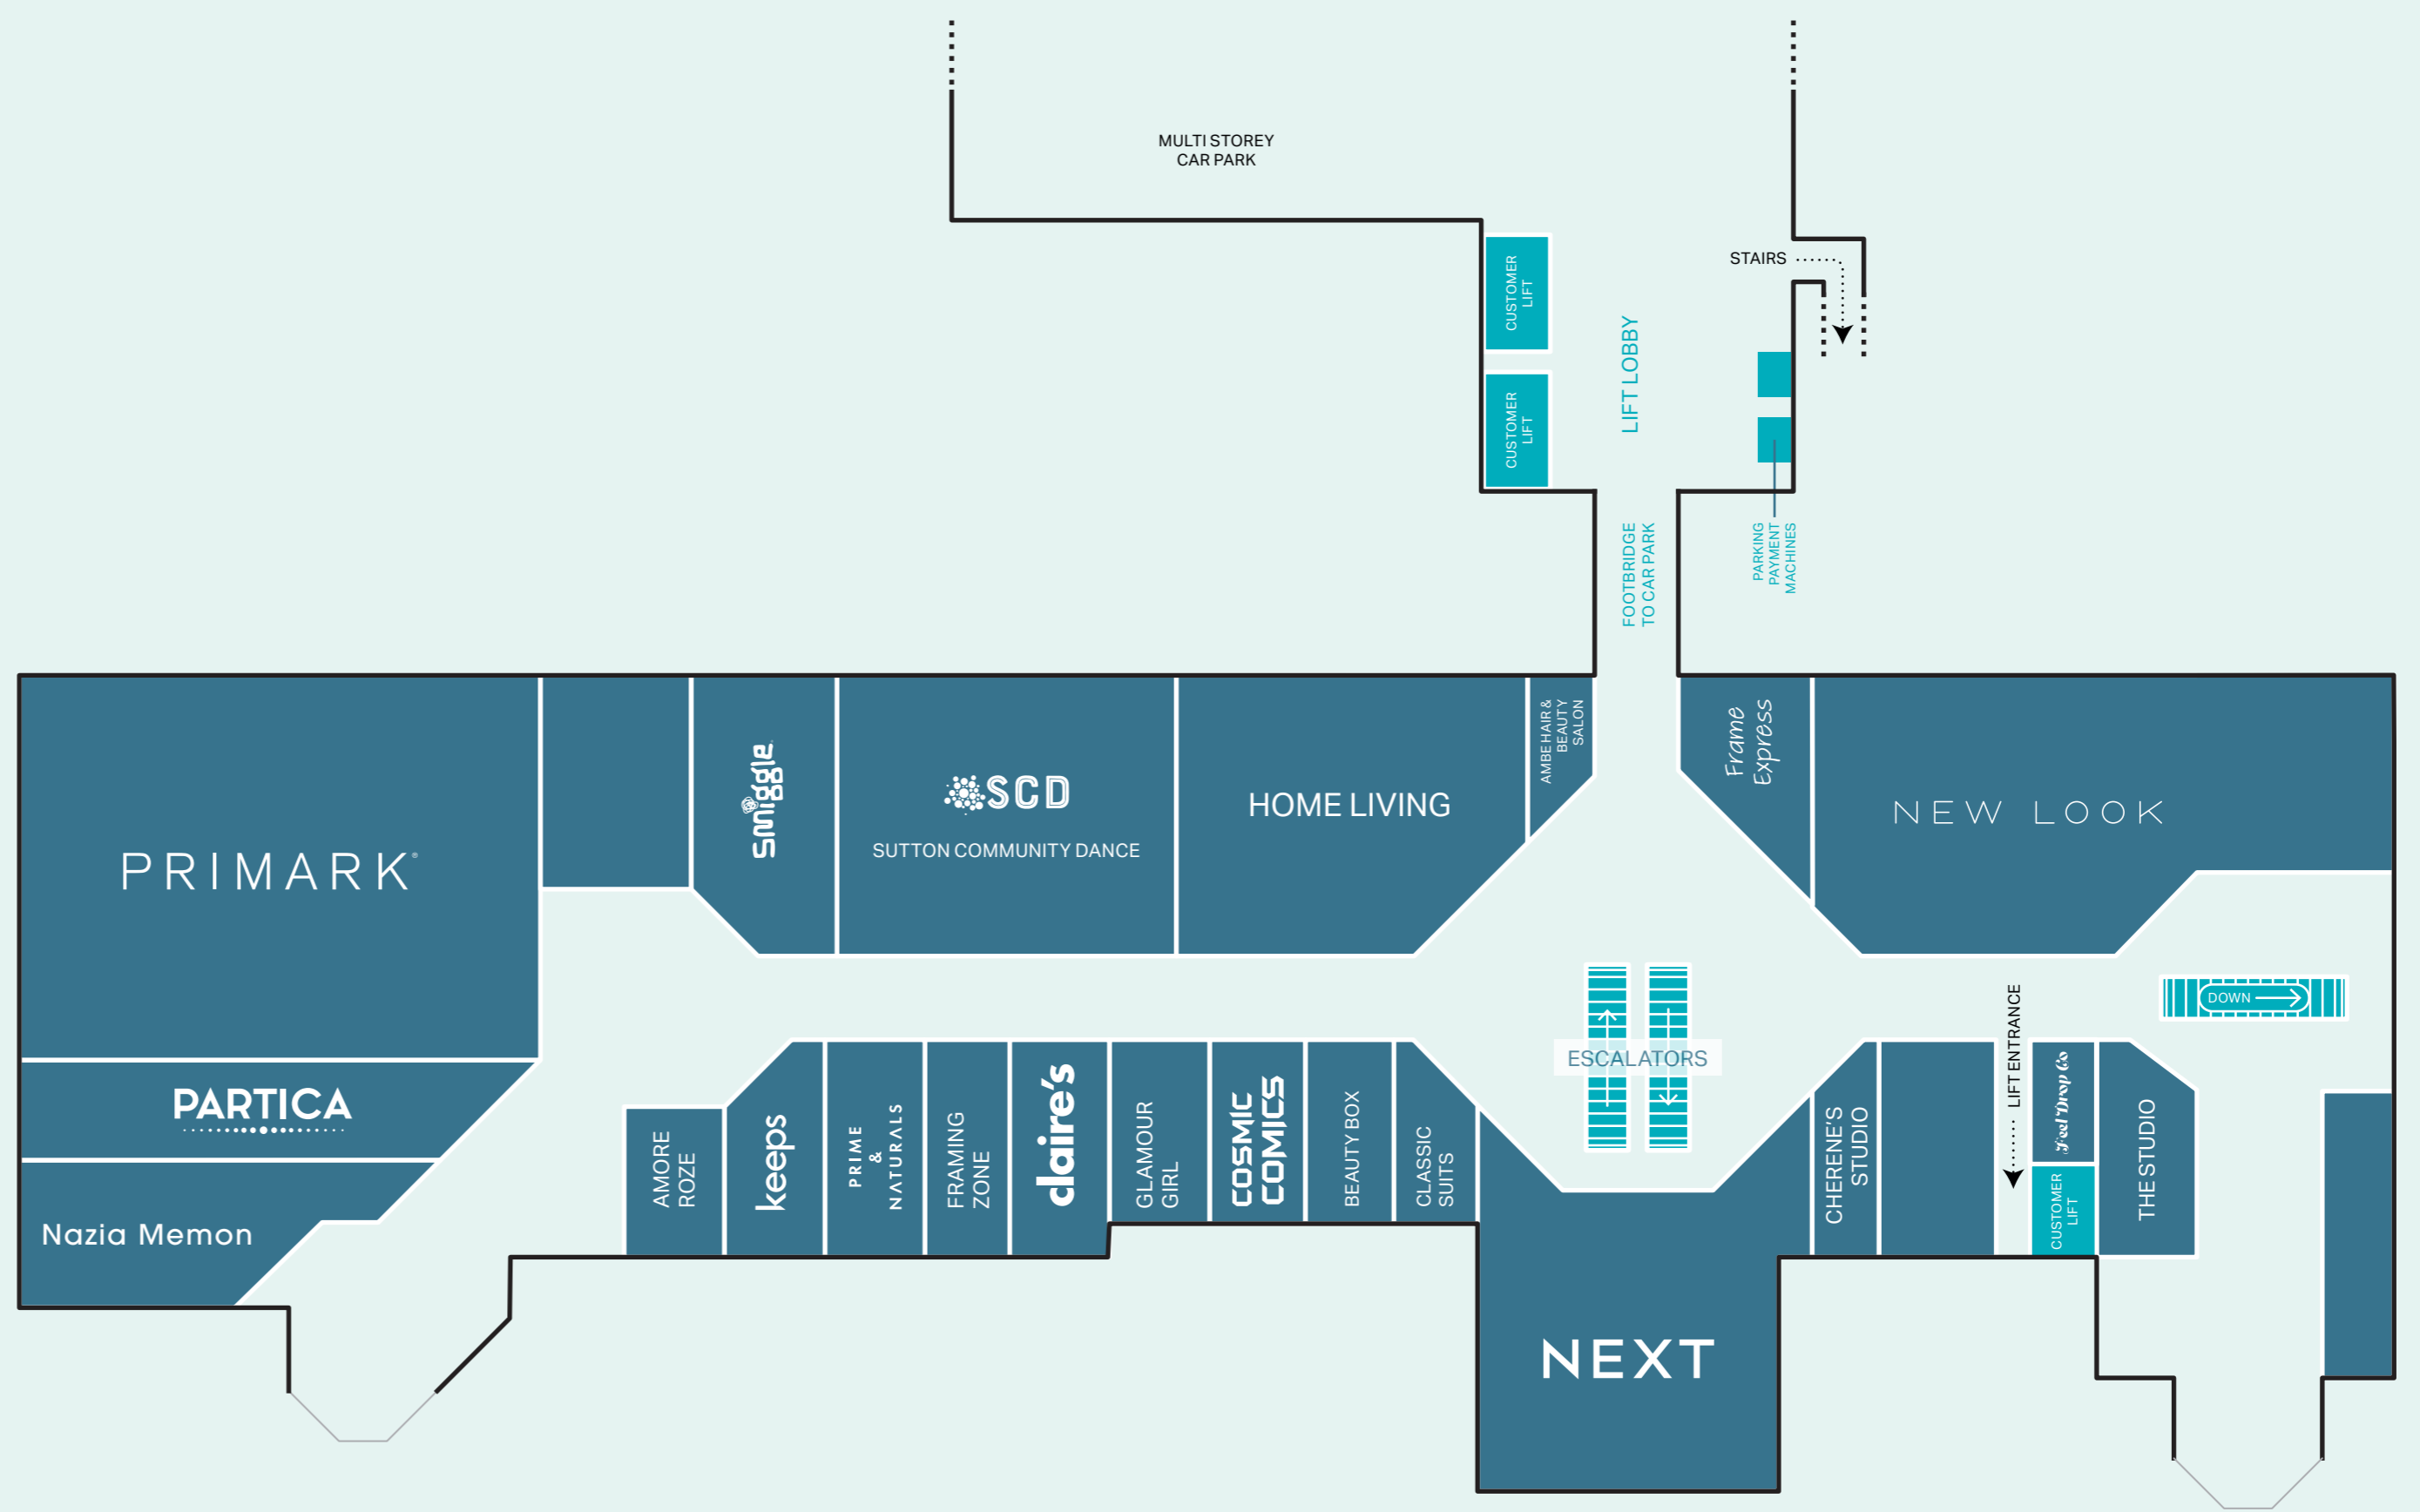

LEVEL 3

**FASHION**  
NEW LOOK  
NEXT

**FOOD & DRINK**  
ANTONINO'S PIZZA  
BURKE KITCHEN  
GOKO KOREAN STREET FOOD  
WEST BAKES COOKIES

**FACILITIES**  
INTER CAR CLEANING (ICC)  
PARKING PAYMENT MACHINES  
SUTTON SHOPABILITY  
TOILETS ♿

**LIFESTYLE**  
FAMILY FUN ZONE

LEVEL 2

**FASHION**  
AMORE ROZE  
CLAIRE'S  
CLASSIC SUITS  
KEEPS  
NAZIA MEMON  
NEW LOOK  
NEXT  
PRIMARK

**HEALTH & BEAUTY**  
AMBE HAIR & BEAUTY SALON  
BEAUTY BOX  
CHERENE'S STUDIO  
PRIME & NATURALS

**LIFESTYLE**  
COSMIC COMICS  
FEEL DROP CO  
FRAME EXPRESS  
FRAMING ZONE  
HOME LIVING  
MOBILE BITZ  
PARTICA PARTY  
SMIGGLE  
THE STUDIO  
SCD SUTTON COMMUNITY DANCE

**FACILITIES**  
PARKING PAYMENT MACHINES

LEVEL 1

**FASHION**  
ACCESSORIZE  
DEICHMANN  
SNW OUTLET  
PANDORA

**FOOD & DRINK**  
A TO Z FRESH  
CAFFE KIKO  
NEWS EXPRESS  
PATISSERIE SOWA  
POPEYES

**HEALTH & BEAUTY**  
HERBS & ACUPUNCTURE  
HUMAZ NAILS & BEAUTY  
SUPERCUTS