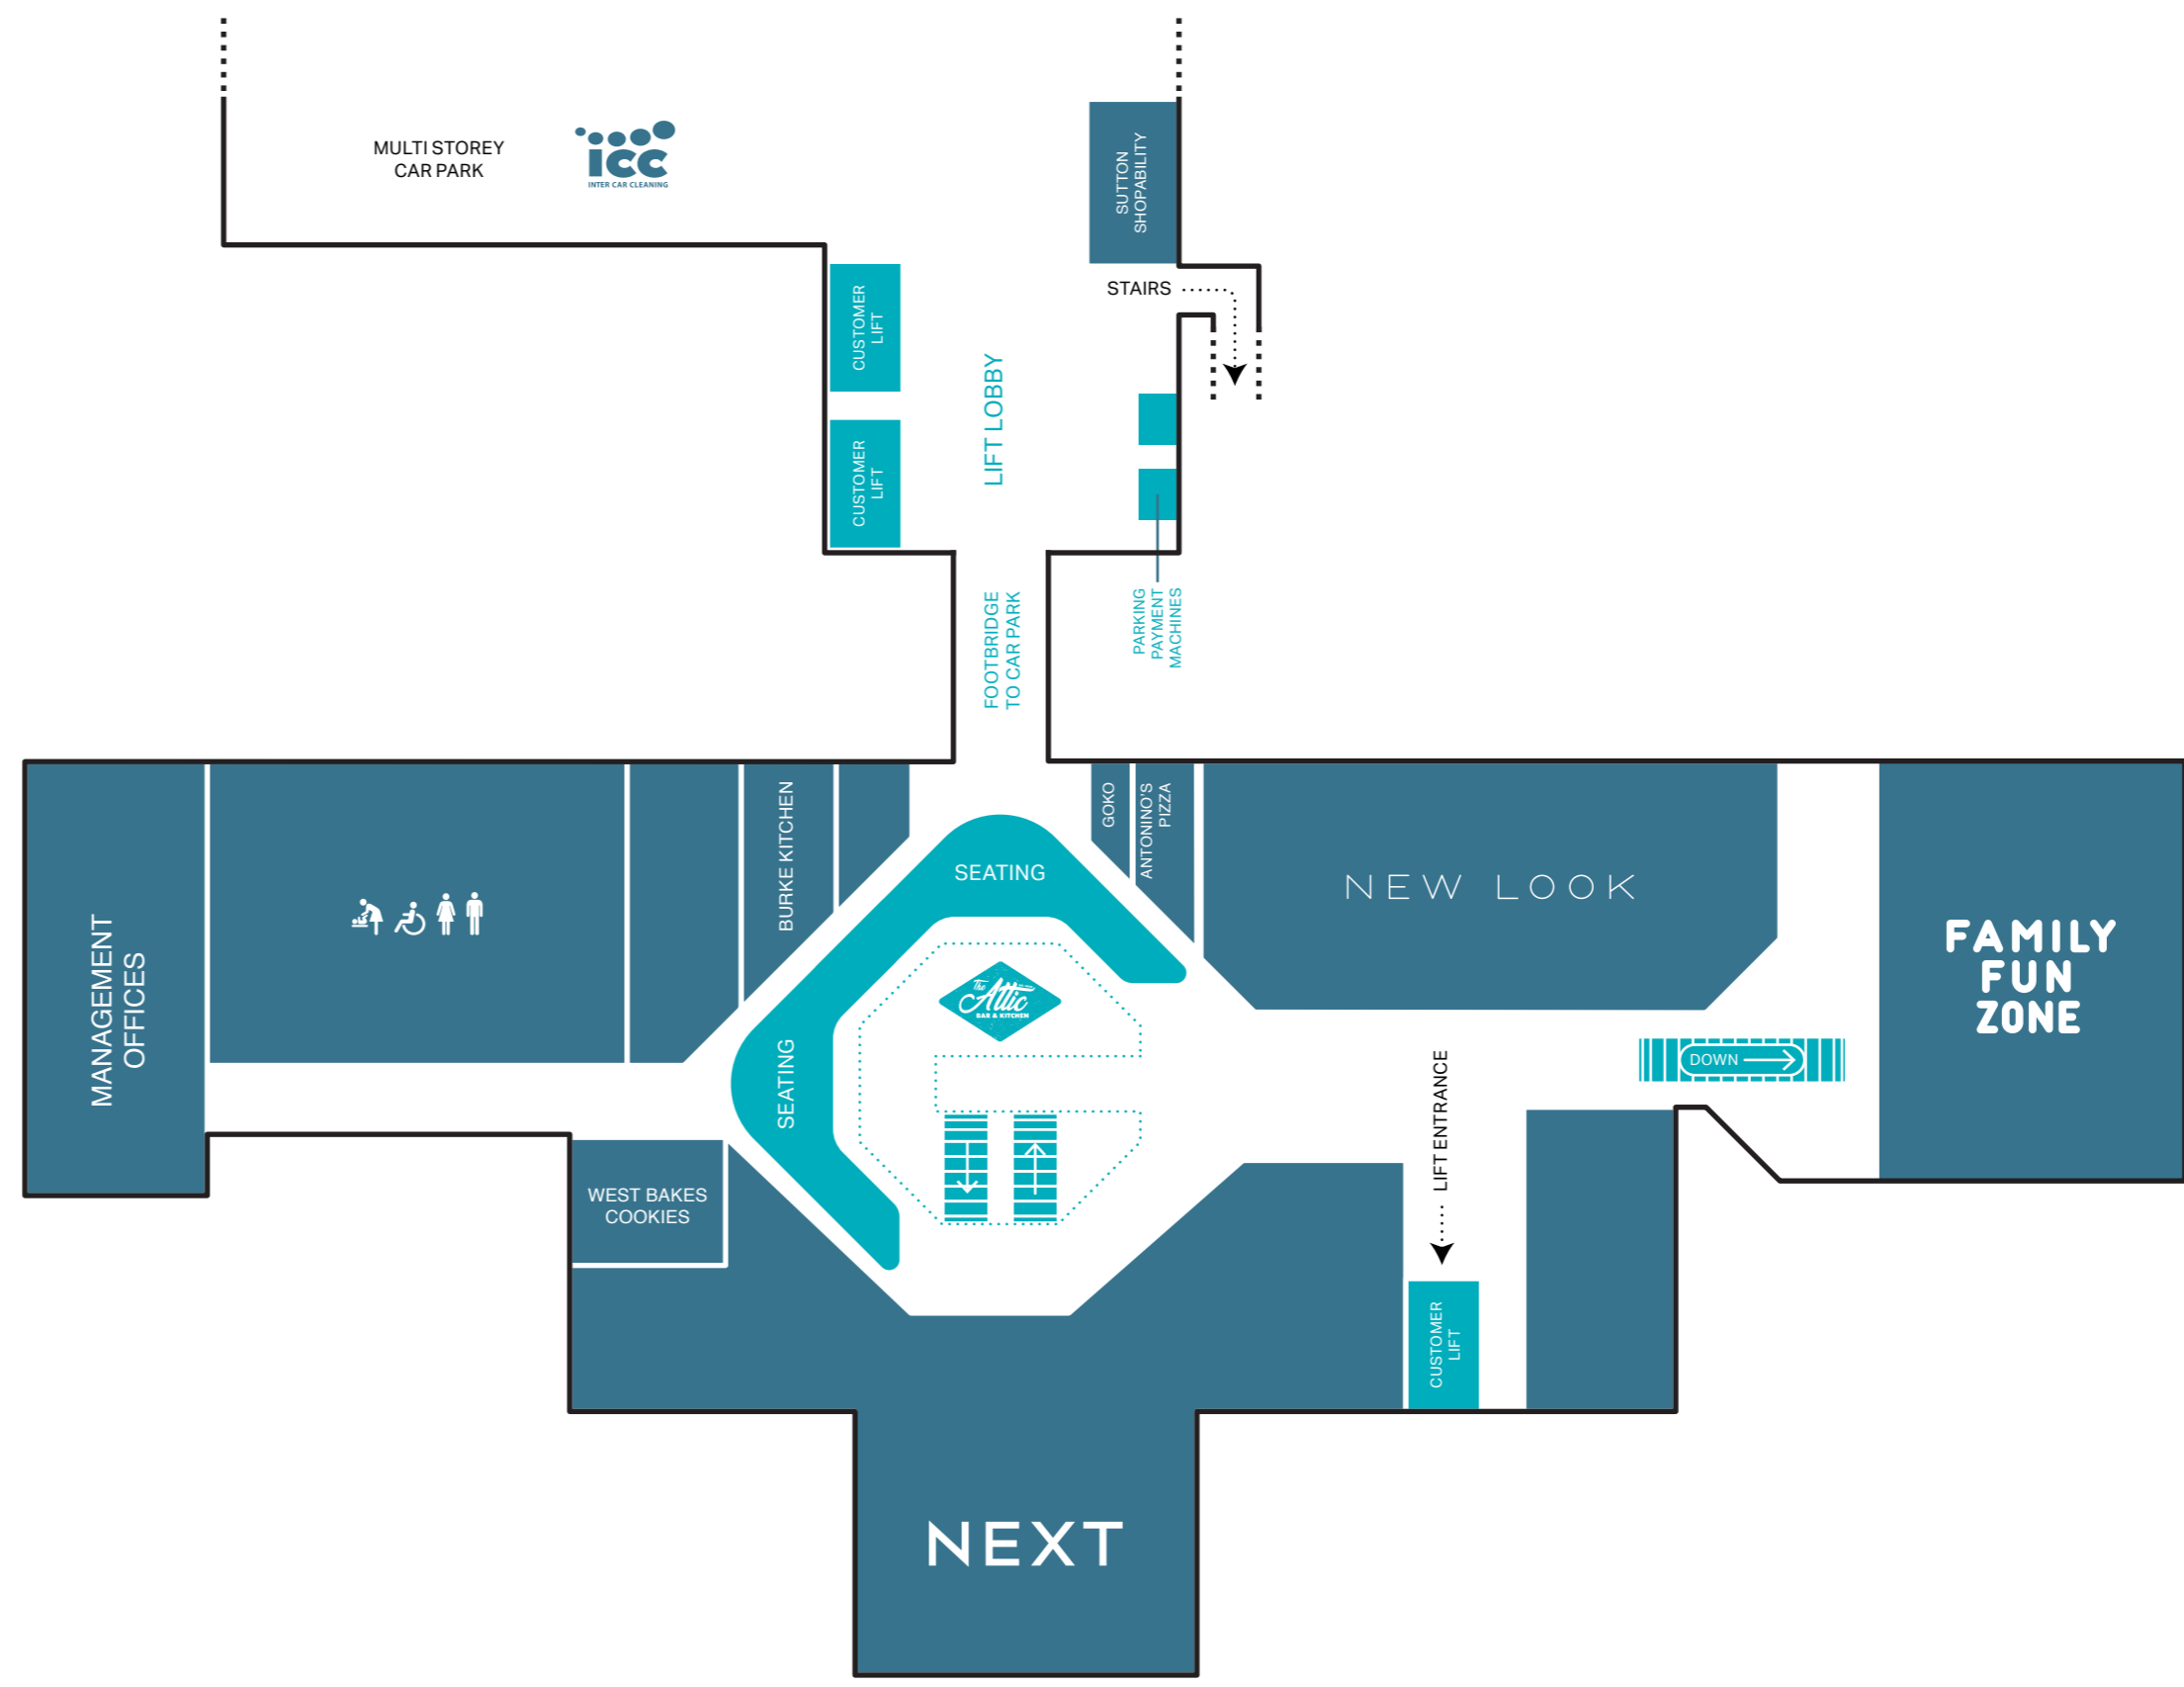

LEVEL 3

**FASHION**  
NEW LOOK  
NEXT

**FOOD & DRINK**  
ANTONINO'S PIZZA  
BURKE KITCHEN  
GOKO KOREAN STREET FOOD  
WEST BAKES COOKIES

**FACILITIES**  
INTER CAR CLEANING (ICC)  
PARKING PAYMENT MACHINES  
SUTTON SHOPABILITY  
TOILETS ♿

**LIFESTYLE**  
FAMILY FUN ZONE

LEVEL 2

**FASHION**  
AMORE ROZE  
CLAIRE'S  
CLASSIC SUITS  
KEEPS  
NAZIA MEMON  
NEW LOOK  
NEXT  
PRIMARK

**HEALTH & BEAUTY**  
AMBE HAIR & BEAUTY SALON  
BEAUTY BOX  
CHERENE'S STUDIO  
PRIME & NATURALS

**LIFESTYLE**  
COSMIC COMICS  
FEEL DROP CO  
FRAME EXPRESS  
FRAMING ZONE  
HOME LIVING  
MOBILE BITZ  
PARTICA PARTY  
SMIGGLE  
THE STUDIO  
SCD SUTTON COMMUNITY DANCE

**FACILITIES**  
PARKING PAYMENT MACHINES

LEVEL 1

**FASHION**  
ACCESSORIZE  
DEICHMANN  
SNW OUTLET  
PANDORA

**FOOD & DRINK**  
A TO Z FRESH  
CAFFE KIKO  
NEWS EXPRESS  
PATISSERIE SOWA  
POPEYES

**HEALTH & BEAUTY**  
HERBS & ACUPUNCTURE  
HUMAZ NAILS & BEAUTY  
SUPERCUTS