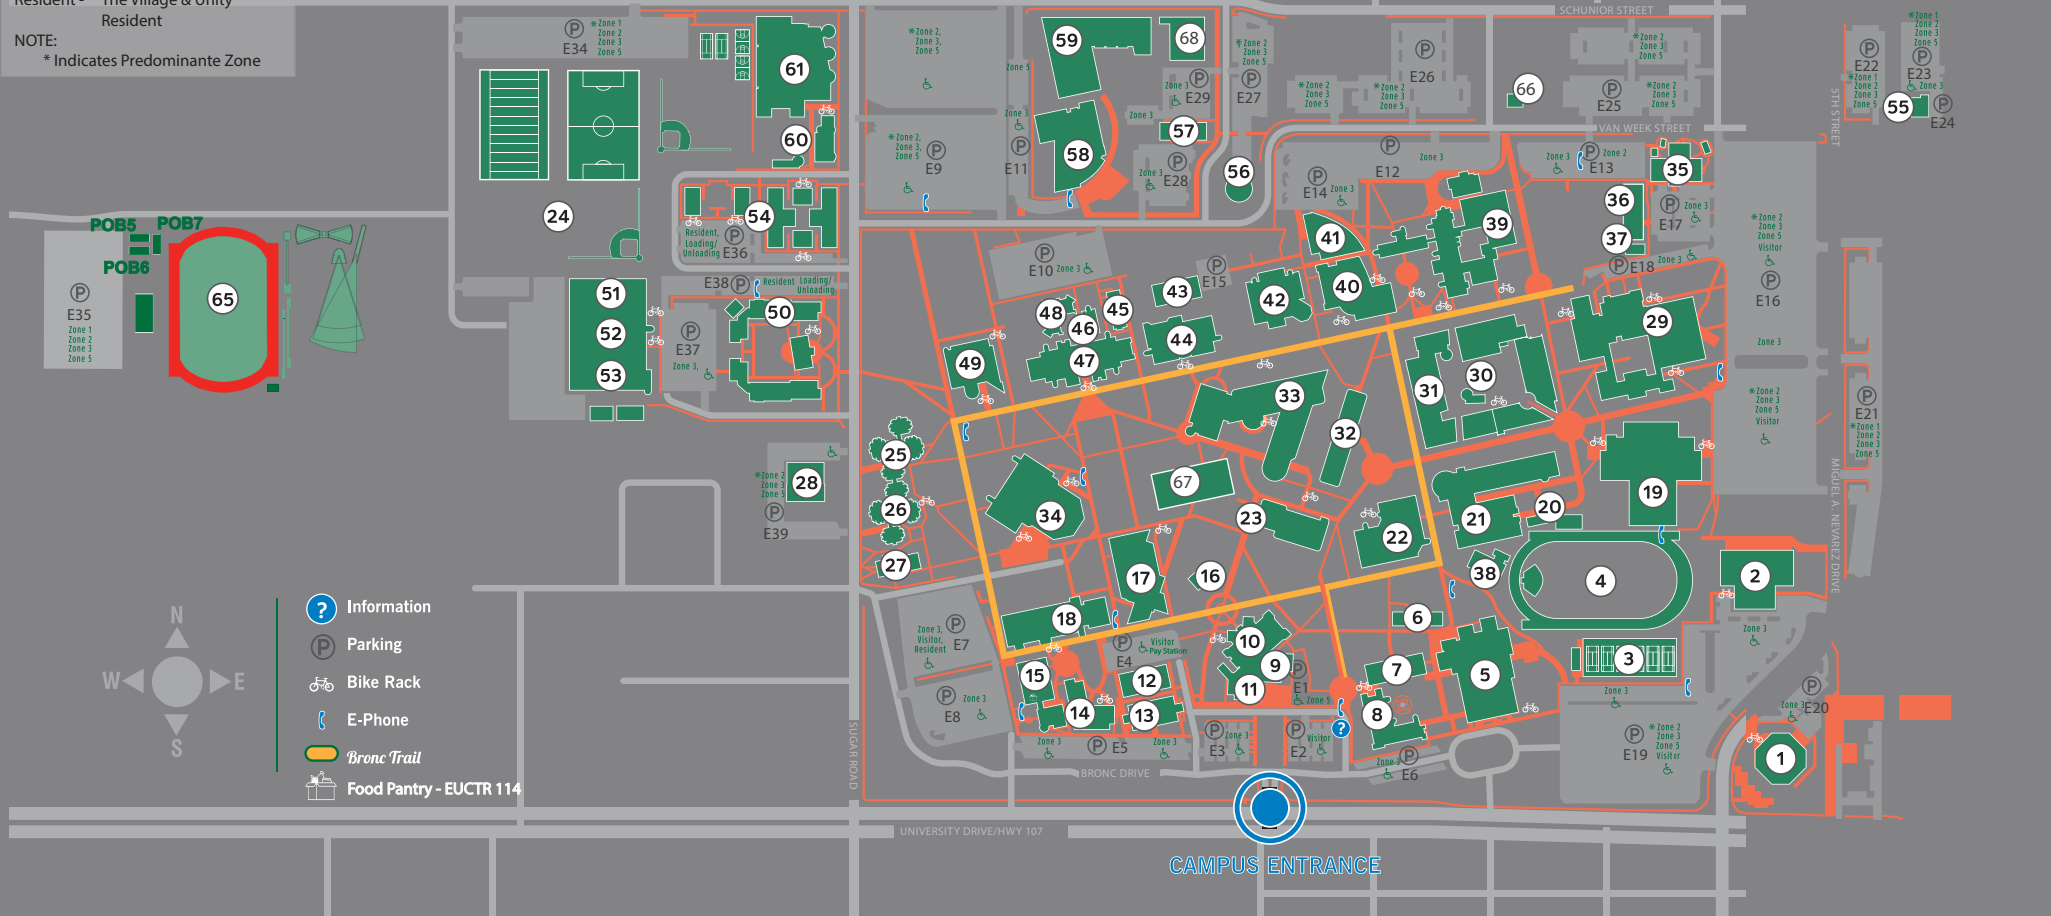

Off Campus Facilities:

- ALUM - Alumni Center - Edinburg
- ATEC - Advance Tooling Engineering Center
- CESS - Community Engagement & Student Success Bldg.
- FNTP - Fountain Plaza
- JAPC - John Austin Pena Clinic
- PDSC - UT Health Pediatric Specialties Clinic
- RHCP - UT Health Rheumatology Clinic
- USTR - Starr County Campus - Rio Grande City
- UNFS - University Financial Services
- VABL - Visual Arts Building

UTRGV CAMPUS PARKING

- Zone 1 - Student Parking
- Zone 2 - Student Parking
- Zone 3 - Faculty/Staff Parking
- Zone 5 - Administrator Parking
- Resident - The Village & Unity Resident

NOTE:

- * Indicates Predominante Zone