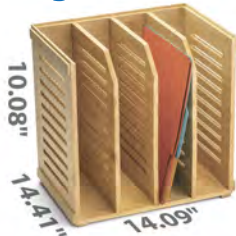

Bamboo Magazine File

- 4 compartments
- Vertically store files, folders, magazines, notebooks, and more
- Can also be used horizontally
- Can stack and combine with others
- Dimensions: 14.41"L x 14.09"W x 10.08"H
- Weight: 8.82 lbs
- Color: Natural Wood Grain
- Item UPC: 042491710068
- Master Carton UPC: 50042491710063

71007